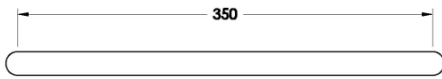

Made in Australia

Finish: Available in all Brodware finishes

Features: Removable shelf

Specifications

Front view

Side view:

Top view: