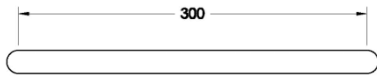

Made in Australia

Finish: Available in all Brodware finishes

Options: Available in 300mm, 600mm and 900mm lengths

Specifications

Front view

Side view:

Top view: