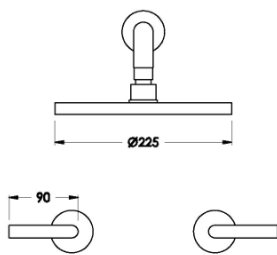

Made in Australia

Features: 225mm rose

Options: also available with 300mm or 400mm rose

Finish: Available in all Brodware finishes

WELS: 3 STAR Rated. 9 L/min. Registration number S12004

Specifications

Front view

Side view:

Top view: