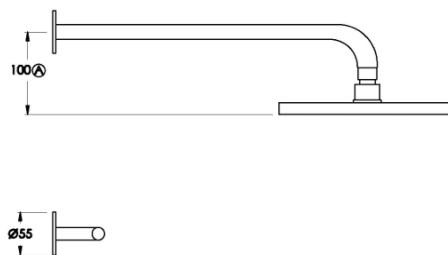

Made in Australia

Features: 225mm rose

Options: also available with 300mm or 400mm rose

Finish: Available in all Brodware finishes

WELS: 3 STAR Rated. 9 L/min. Registration number S12004

Specifications

Front view

Side view:

Top view: