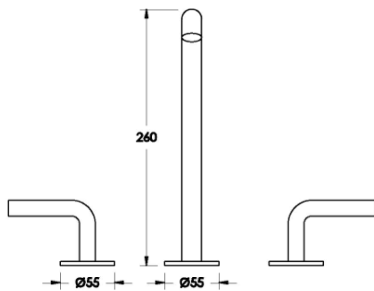

Made in Australia

Features: Swivel spout

Finish: Available in all Brodware finishes

WELS: 5 STAR Rated. 6 L/min. Registration number TM34862

Specifications

Front view

Side view:

Top view: