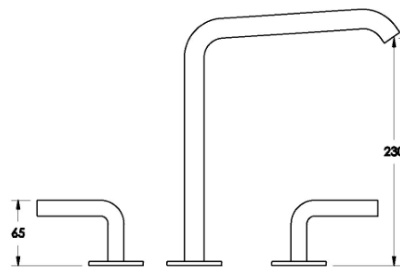

Made in Australia

Features: Swivel spout

Finish: Available in all Brodware finishes

WELS: 5 STAR Rated. 6 L/min. Registration number TM34862

Specifications

Front view

Side view:

Top view: