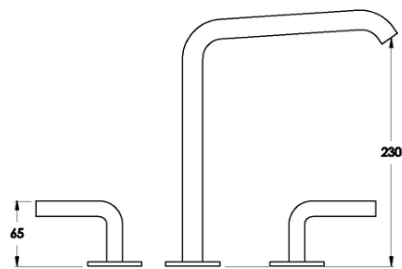

Made in Australia

Features: Swivel spout

Finish: Available in all Brodware finishes

Specifications

Front view

Side view:

Top view: