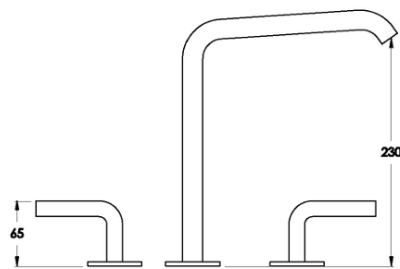

Made in Australia

Features: Swivel spout

Finish: Available in all Brodware finishes

Specifications

Front view

Side view:

Top view: