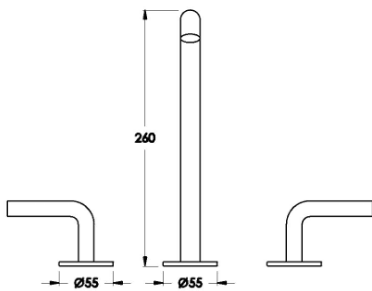

Made in Australia

Features: Swivel spout

Finish: Available in all Brodware finishes

Specifications

Front view

Side view:

Top view: