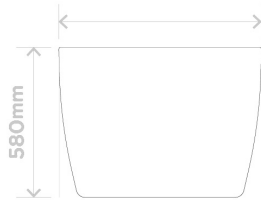

Not only is she beautiful, but she's limited too. Due to manufacturing capacity Nood will only be making x100 gorgeous tubs in the first 12-months.

Dimensions: L1690mm x W790mm x H580mm

Weight: 300kg

Material: UHP concrete

Specifications

JUNO BATH TUB

PLAN VIEW

ISOMETRIC

FRONT VIEW

SIDE VIEW

UNDERSIDE

SECTION