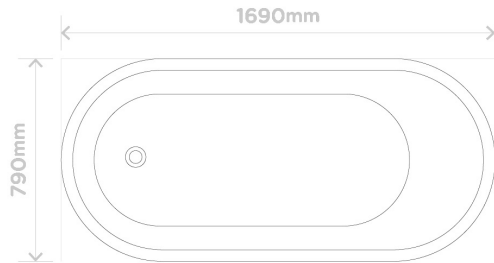

Not only is she beautiful, but she's limited too. Due to manufacturing capacity Nood will only be making x100 gorgeous tubs in the first 12-months.

Dimensions: L1690mm x W790mm x H580mm

Weight: 300kg

Material: UHP concrete

Finish: Matte / Low sheen. Finish is organic, muted, has tonal variation in colour and finish.

Volume: 300L

Colours: Standard- Blush Pink, Charcoal, Clay, Copan Blue, Custard, Ivory, Lilac, Mid Tone Grey, Mint, Musk, Pastel Peach, Powder Blue, Sand, Sky Grey, Teal. Conscious Colour range- Cloud, Morning Mist, Mushroom, Nood, Olive, Rowboat

Specifications

JUNO BATH TUB

PLAN VIEW

ISOMETRIC

FRONT VIEW

SIDE VIEW

UNDERSIDE

SECTION