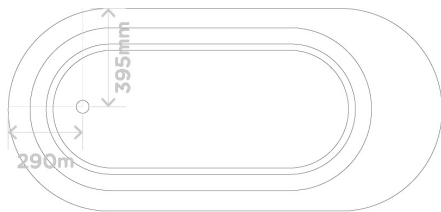

Not only is she beautiful, but she's limited too. Due to manufacturing capacity Nood will only be making x100 gorgeous tubs in the first 12-months.

Dimensions: L1690mm x W790mm x H580mm

Weight: 300kg

Material: UHP concrete

Specifications

JUNO BATH TUB

PLAN VIEW

ISOMETRIC

FRONT VIEW

SIDE VIEW

UNDERSIDE

SECTION