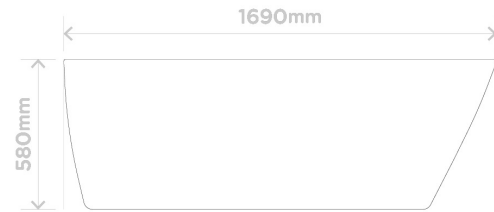

Not only is she beautiful, but she's limited too. Due to manufacturing capacity Nood will only be making x100 gorgeous tubs in the first 12-months.

Dimensions: L1690mm x W790mm x H580mm

Weight: 300kg

Material: UHP concrete

Specifications

JUNO BATH TUB

PLAN VIEW

ISOMETRIC

FRONT VIEW

SIDE VIEW

UNDERSIDE

SECTION