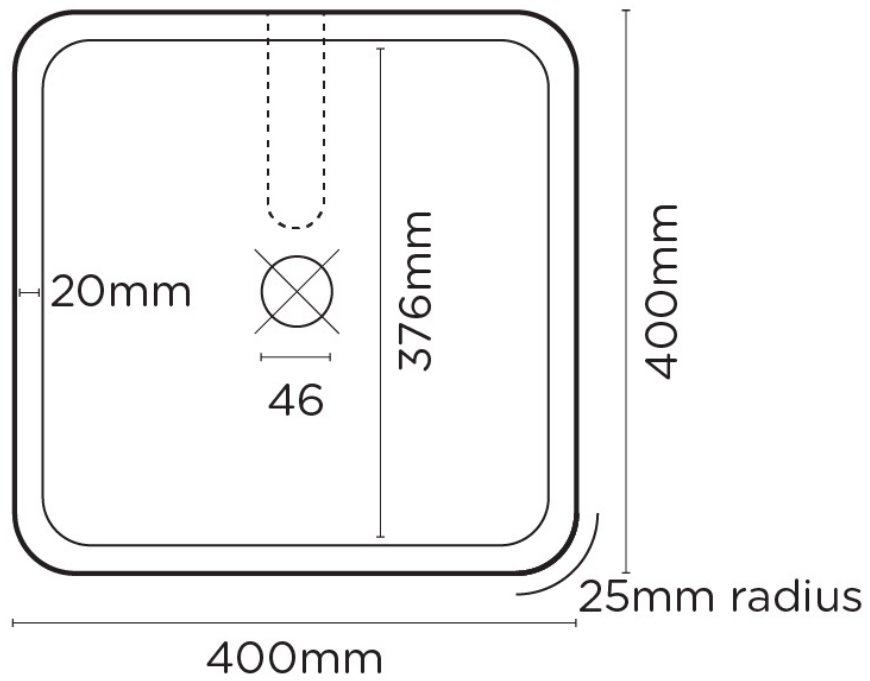

Vesl Square Basin

The Vesl Square by Nood Co is the perfect contemporary solution for your bathroom. Smooth, curved corners and ultra fine concrete elevate your space in pure style.

Dimensions: L400mm x W400mm x H125mm

Weight: 10kg

Material: UHP concrete

Finish: Matte / Low sheen

Options: Surface Mount / Wall Hung (Mount before tiling - to timber frame or masonry wall) / Stand

Colours: Standard- Blush Pink, Charcoal, Clay, Copan Blue, Custard, Ivory, Lilac, Mid Tone Grey, Mint, Musk, Pastel Peach, Powder Blue, Sand, Sky Grey, Teal. Conscious Colour range- Cloud, Morning Mist, Mushroom, Nood, Olive, Rowboat

Specifications

VESL SQUARE

PLAN VIEW

SECTION VIEW