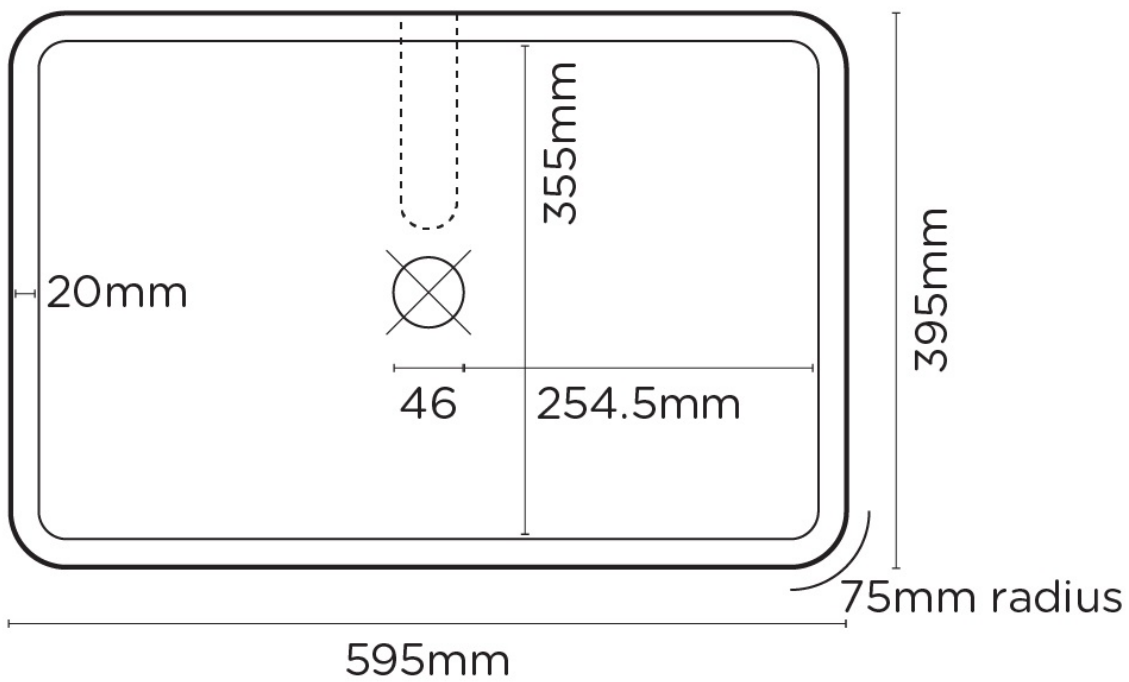

Vesl Rectangle Basin

Contemporary curves, refined concrete, the Vesl by Nood Co ushers in a new standard in high strength concrete basins for designers to engage.

Dimensions: L595mm x W395mm x H115mm

Weight: 17.5kg

Specifications

VESL RECTANGLE

PLAN VIEW

SECTION VIEW