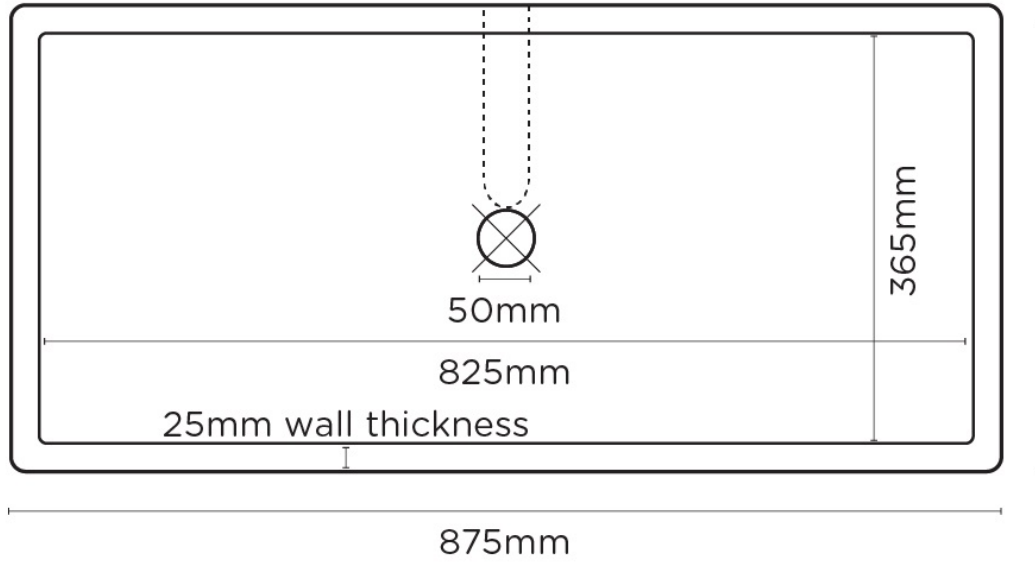

TROUGH

PLAN VIEW