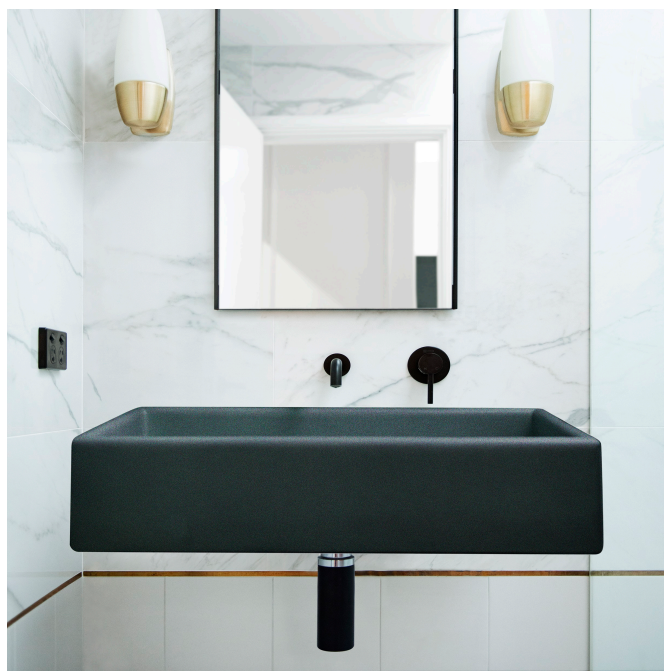

Trough Basin

The high strength concrete sink is sculptural and silky smooth. Like many in the Nood Collection, this piece is nostalgic in its reference and contemporary in presentation.

Dimensions: L875mm x W415mm x H165mm

Weight: 29.5kg

Material: UHP concrete

Finish: Matte / Low sheen

Colours: Standard- Blush Pink, Charcoal, Clay, Copan Blue, Custard, Ivory, Lilac, Mid Tone Grey, Mint, Musk, Pastel Peach, Powder Blue, Sand, Sky Grey, Teal. Conscious Colour range- Cloud, Morning Mist, Mushroom, Nood, Olive, Rowboat

Specifications