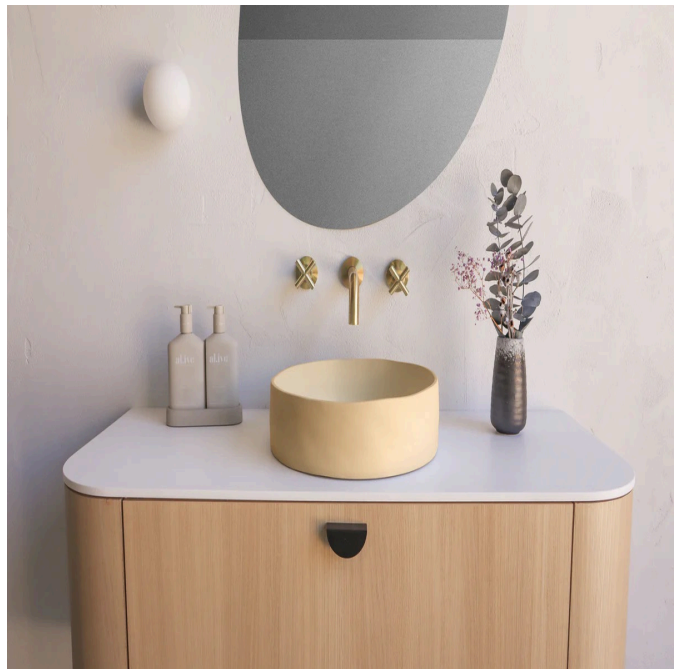

Slip Basin

Hand molded, organic and soft. A comfortable 380mm D, welcome to the perfect imperfect.

Dimensions: 380Dmm x 110Hmm

Weight: 7.85kg

Material: UHP concrete

Finish: Matte / Low sheen. Finish is organic, muted, has tonal variation in colour and finish.

Options: Surface mount / Wall Hung

P.N.: Basins are organic shaped in nature and may not sit perfectly against wall

Colours: Standard- Blush Pink, Charcoal, Clay, Copan Blue, Custard, Ivory, Lilac, Mid Tone Grey, Mint, Musk, Pastel Peach, Powder Blue, Sand, Sky Grey, Teal. Conscious Colour range- Cloud, Morning Mist, Mushroom, Nood, Olive, Rowboat

Specifications