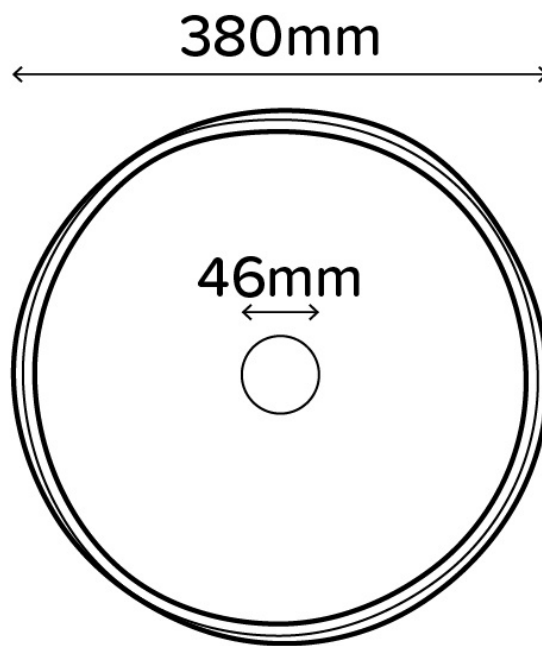

Slip Basin

Hand molded, organic and soft. A comfortable 380mm D, welcome to the perfect imperfect.

Dimensions: 380Dmm x 110Hmm

Weight: 7.85kg

Material: UHP concrete

Finish: Matte / Low sheen. Finish is organic, muted, has tonal variation in colour and finish.

Specifications

SLIP

PLAN VIEW

SECTION VIEW