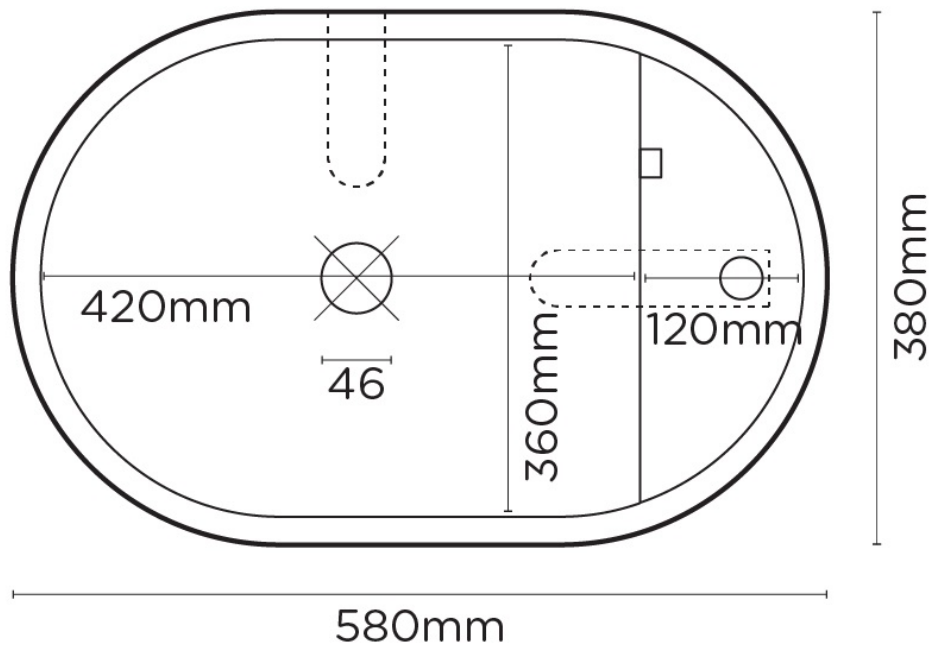

Dimensions: L580mm x W380mm x H115mm

Weight: 16.5kg

Material: UHP concrete

Finish: Matte / Low sheen

Options: Surface Mount / Wall Hung (Mount before tiling - to timber frame or masonry wall) / Tap hole / Overflow

Specifications

SHELF OVAL

PLAN VIEW

SECTION VIEW