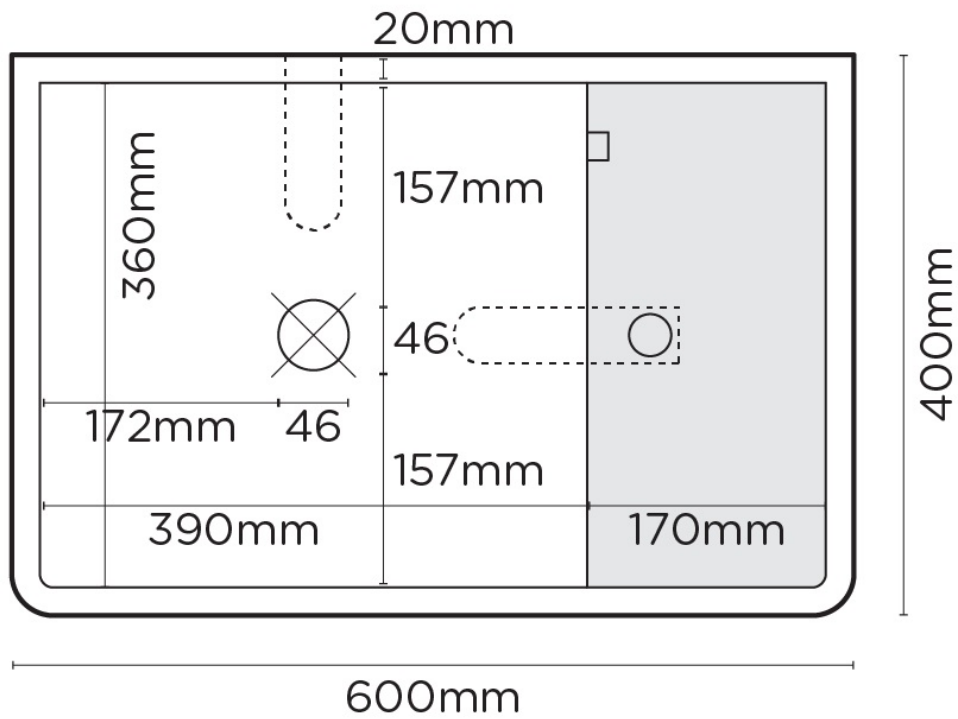

Dimensions: L600mm x W400mm x H130mm

Weight: 16.5kg

Material: UHP concrete

Finish: Matte / Low sheen

Options: Surface Mount / Wall Hung (Mount after tiling - basin back has a recess to cater for bracket) / Tap hole / Overflow

Specifications

SHELF 03

PLAN VIEW

SECTION VIEW