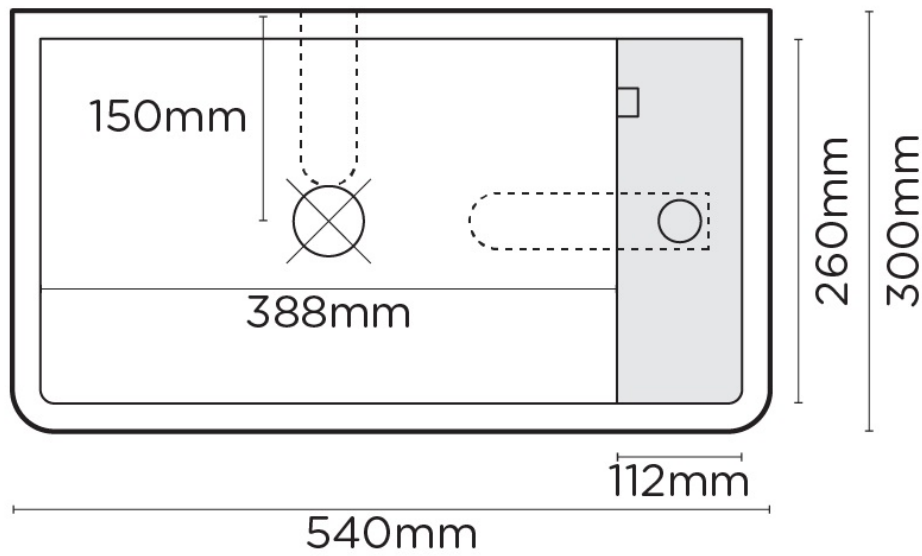

Dimensions: L540mm x W300mm x H130mm

Weight: 11.35kg

Material: UHP concrete

Finish: Matte / Low sheen

Options: Surface Mount / Wall Hung (Mount after tiling - basin back has a recess to cater for bracket) / Tap hole / Overflow

Specifications

SHELF 02

PLAN VIEW

SECTION VIEW