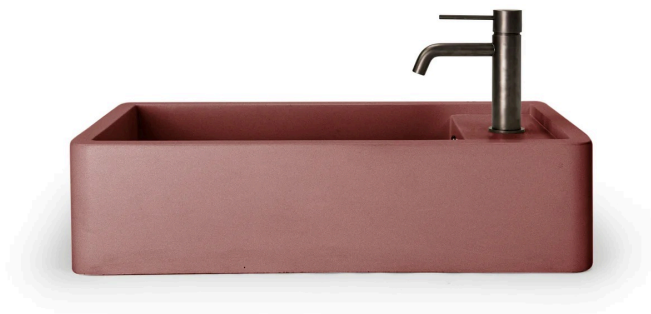

Shelf 02 Basin

For tight spaces, powder rooms, hotel and apartment blocks the small Shelf basin by Nood Co has a space for soap or a tap hole. Simple install after tiles, this basin ticks all the boxes.

Dimensions: L540mm x W300mm x H130mm

Weight: 11.35kg

Material: UHP concrete

Finish: Matte / Low sheen

Options: Surface Mount / Wall Hung (Mount after tiling - basin back has a recess to cater for bracket) / Tap hole / Overflow

P.N.: Shelf to the right only

Colours: Standard- Blush Pink, Charcoal, Clay, Copan Blue, Custard, Ivory, Lilac, Mid Tone Grey, Mint, Musk, Pastel Peach, Powder Blue, Sand, Sky Grey, Teal. Conscious Colour range- Cloud, Morning Mist, Mushroom, Nood, Olive, Rowboat

Specifications