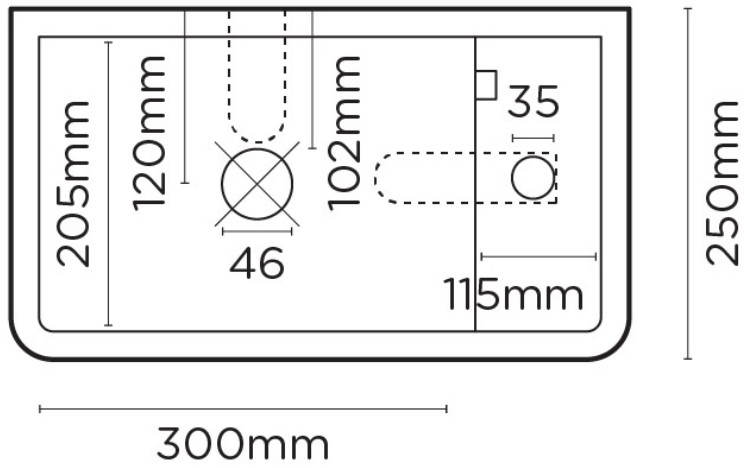

Dimensions: L440mm x D250mm x H130mm

Weight: 8.6kg

Material: UHP concrete

Finish: Matte / Low sheen

Options: Surface Mount / Wall Hung (Mount after tiling - basin back has a recess to cater for bracket) / Tap hole / Overflow

### Specifications

### PLAN VIEW