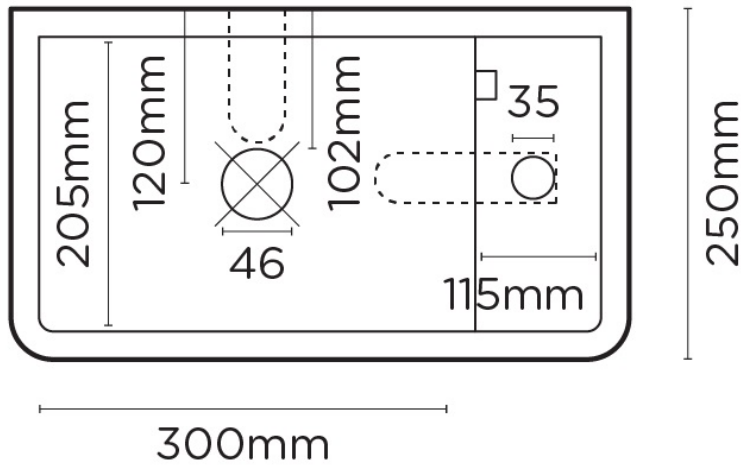

Dimensions: L440mm x D250mm x H130mm

Weight: 8.6kg

Material: UHP concrete

Finish: Matte / Low sheen

Options: Surface Mount / Wall Hung (Mount after tiling - basin back has a recess to cater for bracket) / Tap hole / Overflow

Specifications

SHELF 01

PLAN VIEW

SECTION VIEW