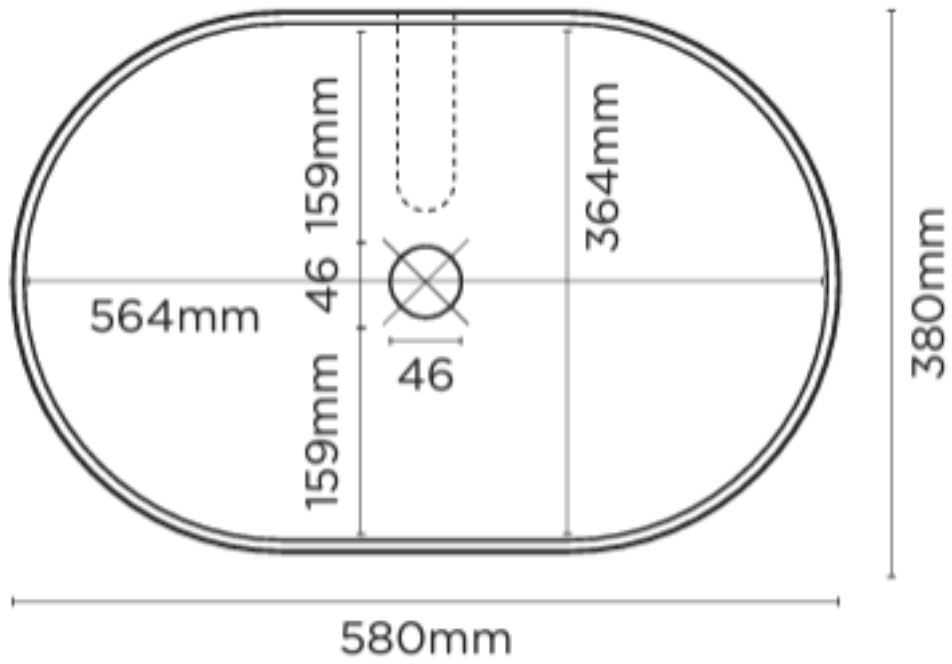

Dimensions: L580mm x W380mm x H115mm

Weight: 12kg

Material: UHP concrete

Finish: Matte / Low sheen

Options: Surface mount / Wall Mount (Mount before tiling - to timber frame or masonry wall.) / Stand

Colours: Standard- Blush Pink, Charcoal, Clay, Copan Blue, Custard, Ivory, Lilac, Mid Tone Grey, Mint, Musk, Pastel Peach, Powder Blue, Sand, Sky Grey, Teal. Conscious Colour range- Cloud, Morning Mist, Mushroom, Nood, Olive, Rowboat

Specifications

PLAN VIEW

SECTION VIEW