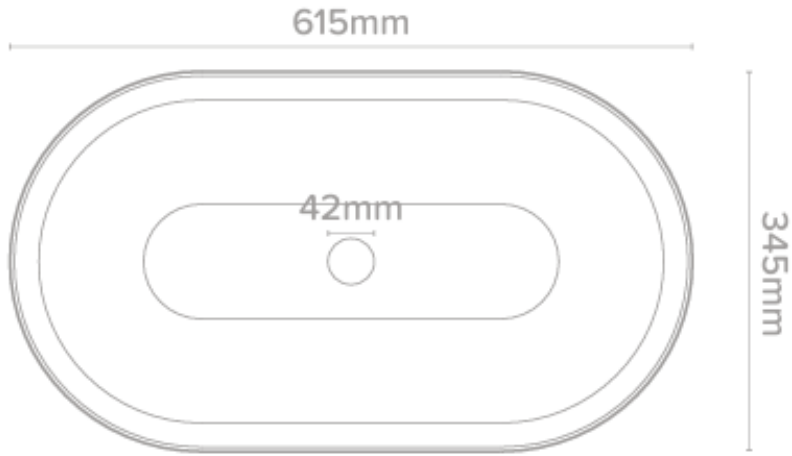

Molli Freestanding Basin

With careful curve and proportion, Molli by Nood Co will bring pure elegance to your bathroom setting.

Dimensions: H890mm x L615mm x W345mm

Weight: 75kg

Material: UHP concrete

Finish: Matte / Low sheen. Finish is organic, muted, and has tonal variation in colour and finish.

Specifications

SECTION VIEW