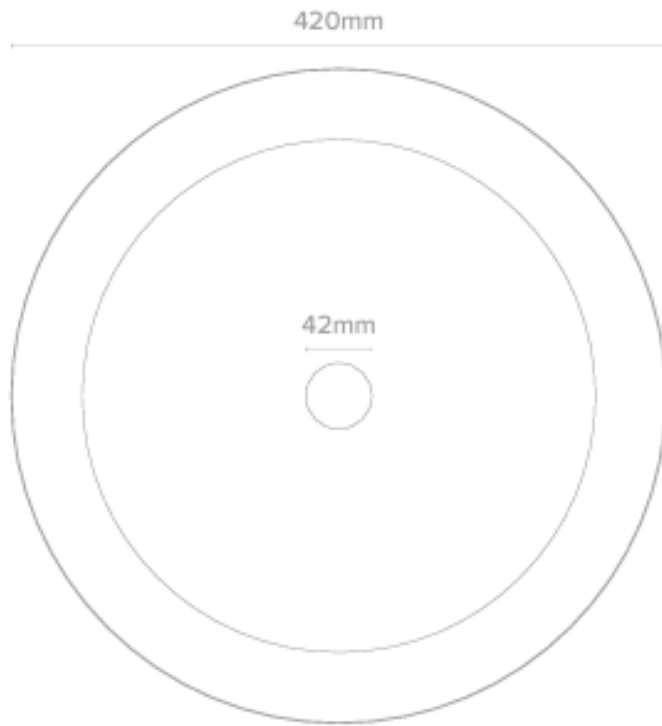

## Millie Raw Basin

When texture matters. The Millie Raw by Nood Co touches into a world of authenticity and beautiful imperfection.

Dimensions: H395mm x D415mm

Weight: 27kg

Material: UHP concrete

Finish: Matte / Low sheen. Finish is organic, muted, and has tonal variation in colour and finish.

### Specifications

**PLAN VIEW**

**SECTION VIEW**