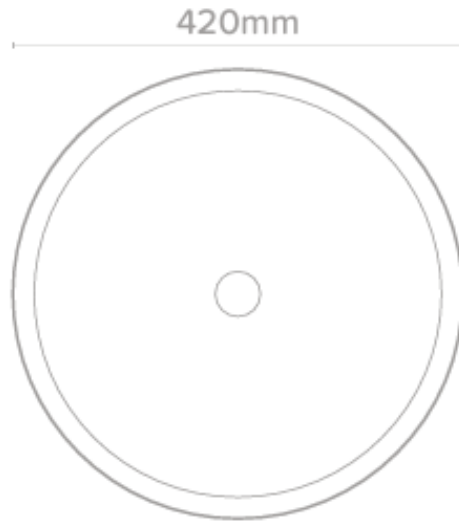

Luna Freestanding Basin

A silky, freestanding statement, Luna by Nood Co's smooth single form and soft curves will bring a subtlety to your bathroom space.

Dimensions: H890mm x D420mm

Weight: 65kg

Material: UHP concrete

Finish: Matte / Low sheen. Finish is organic, muted, and has tonal variation in colour and finish.

P.N: Basins are organic shaped in nature and may not sit perfectly against wall

Colours: Standard- Blush Pink, Charcoal, Clay, Copan Blue, Custard, Ivory, Lilac, Mid Tone Grey, Mint, Musk, Pastel Peach, Powder Blue, Sand, Sky Grey, Teal. Conscious Colour range- Cloud, Morning Mist, Mushroom, Nood, Olive, Rowboat

Specifications

PLAN VIEW

SECTION VIEW