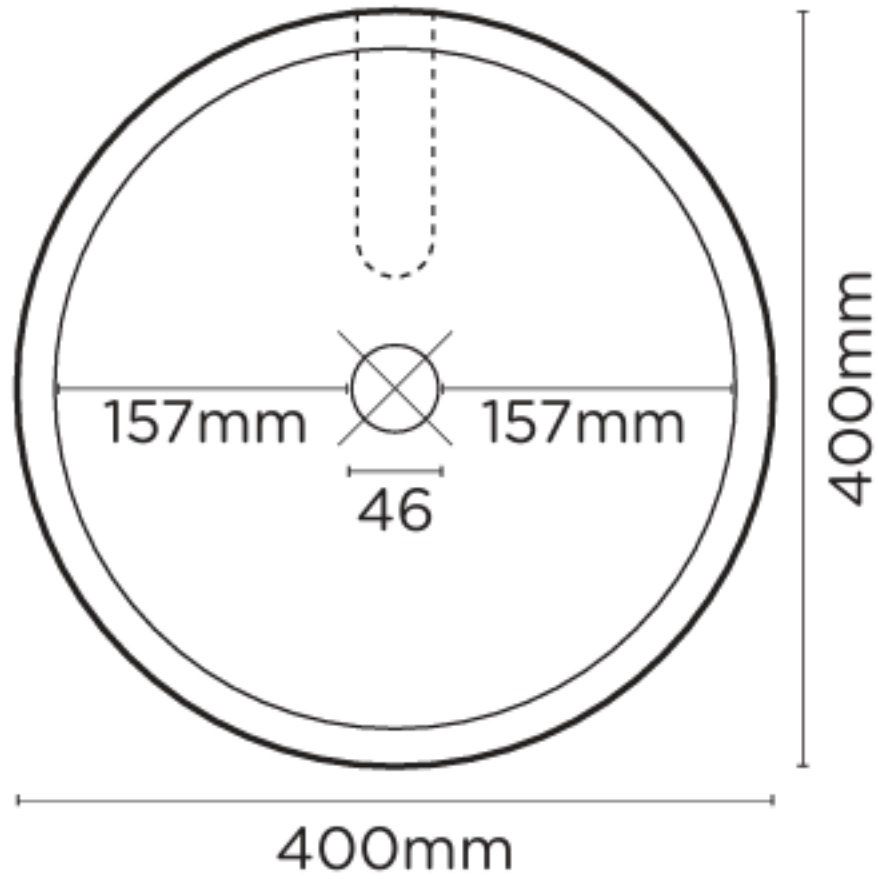

Dimensions: D400mm x H115mm

Weight: 10kg

Material: UHP concrete

Finish: Matte / Low sheen

Options: Surface Mount / Wall Hung / Stand / Cylinder (wall mount before tiling - to timber frame or masonry wall.)

Specifications

PLAN VIEW

SECTION VIEW