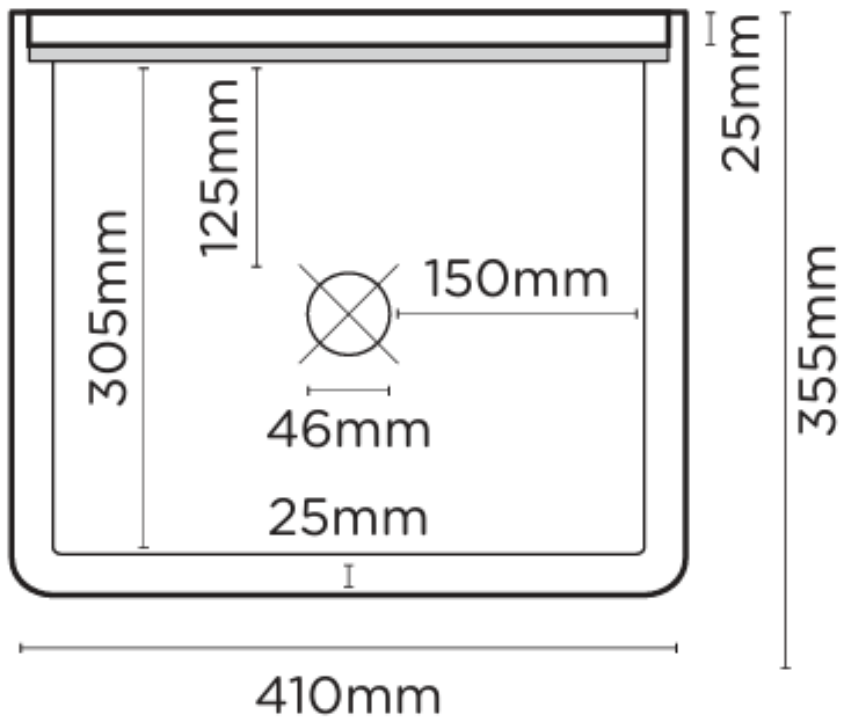

## Herbert Basin

Based on a 1950's design, Herbert by Nood Co is cleverly cute. Available in 21 colours, this stunning single colour basin features a gorgeous back with soft curves.

Dimensions: W410 x D355mm x H335mm

Weight: 14.1kg

Material: UHP concrete

Finish: Matte / Low sheen

Options: Surface Mount / Wall Hung (Mount before tiling - to timber frame or masonry wall.)

Colours: Standard- Blush Pink, Charcoal, Clay, Copan Blue, Custard, Ivory, Lilac, Mid Tone Grey, Mint, Musk, Pastel Peach, Powder Blue, Sand, Sky Grey, Teal. Conscious Colour range- Cloud, Morning Mist, Mushroom, Nood, Olive, Rowboat

### Specifications

## PLAN VIEW