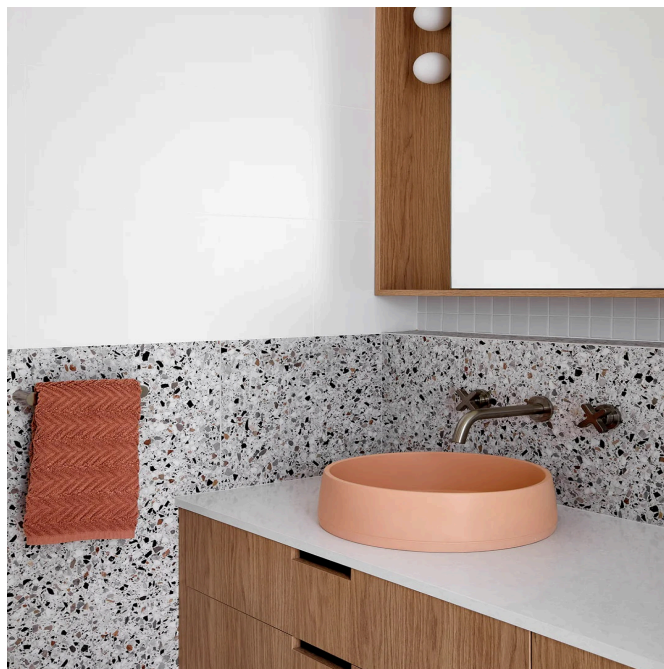

Funl Basin

These gorgeous angled walls funnel down to a squared base to create an elegant bathroom masterpiece by Nood Co.

Dimensions: D400mm x H115mm

Weight: 10kg

Material: UHP concrete

Finish: Matte / Low sheen

Options: Surface Mount / Wall Hung / Stand / Cylinder (wall mount before tiling - to timber frame or masonry wall.)

Colours: Standard- Blush Pink, Charcoal, Clay, Copan Blue, Custard, Ivory, Lilac, Mid Tone Grey, Mint, Musk, Pastel Peach, Powder Blue, Sand, Sky Grey, Teal. Conscious Colour range- Cloud, Morning Mist, Mushroom, Nood, Olive, Rowboat

Specifications