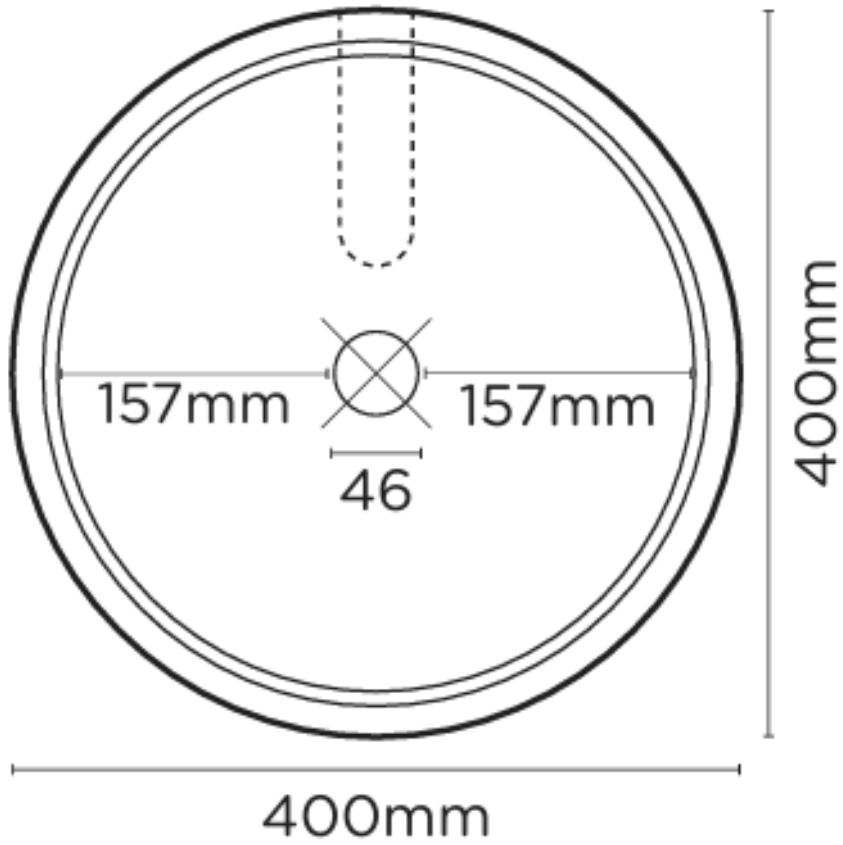

## Funl Basin

These gorgeous angled walls funnel down to a squared base to create an elegant bathroom masterpiece by Nood Co.

Dimensions: D400mm x H115mm

Weight: 10kg

Material: UHP concrete

Finish: Matte / Low sheen

### Specifications

## PLAN VIEW

## SECTION VIEW