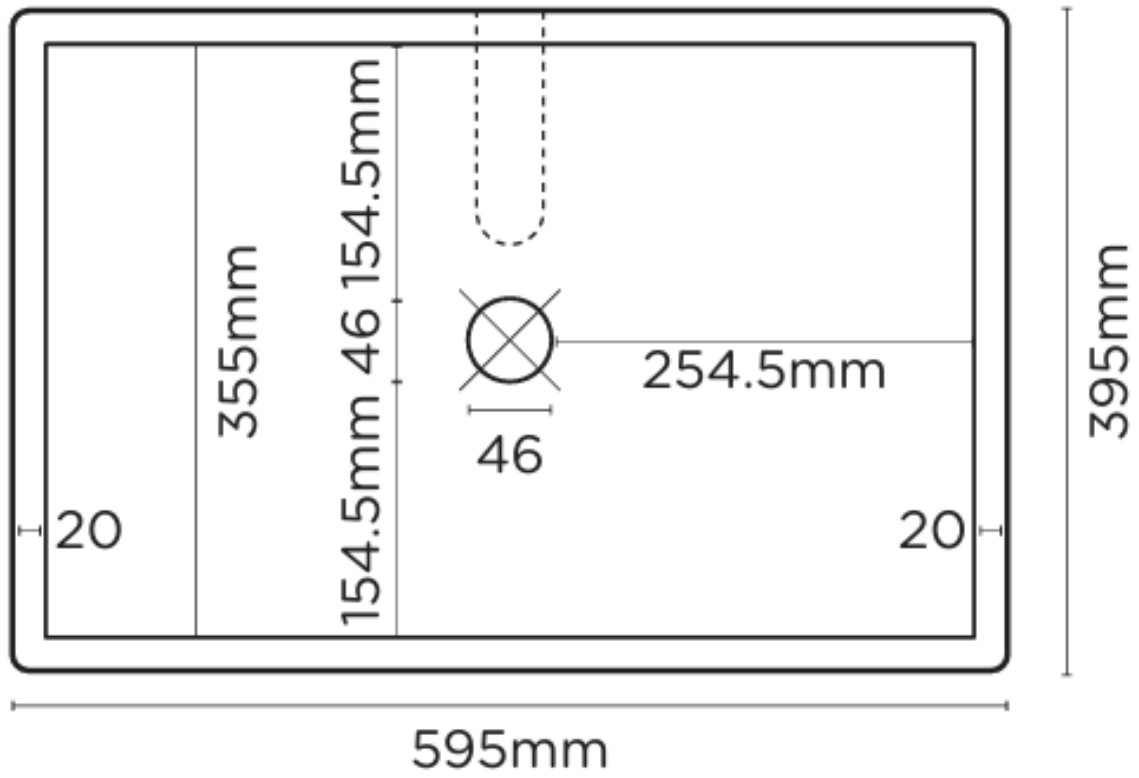

Box Basin

Enhance your home's aesthetic with our Box Basin by Nood Co, a sleek and structured design that looks timeless in any space.

Dimensions: L595mm x D395mm x H115mm

Weight: 17.25kg

Material: UHP concrete

Specifications

PLAN VIEW

SECTION VIEW