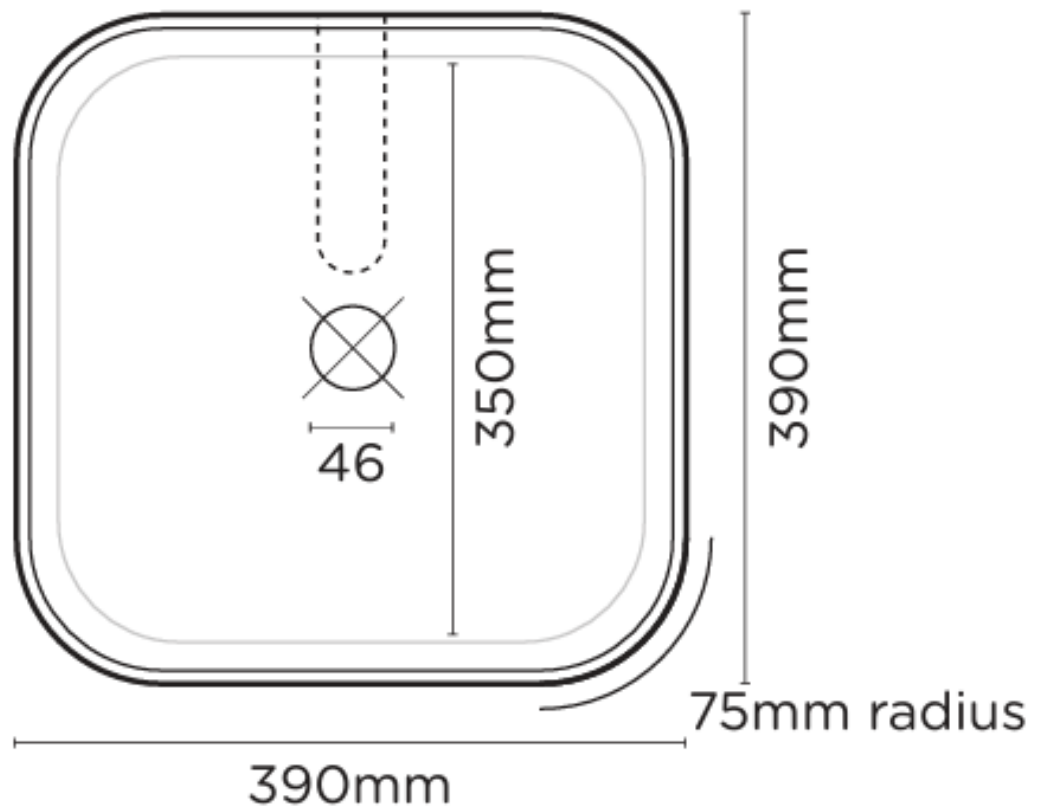

Cube Basin

Offsetting symmetry with smooth, rounded corners, the Cube Basin by Nood Co is the perfect addition to any bathroom space. Pair these together in a primary ensuite for double the fun. Sealed with Nood Co Deep Seal Protection.

Dimensions: L390mm x W390mm x H115mm

Weight: 11kg

Material: UHP concrete

Finish: Matte / Low sheen

Options: Surface Mount / Wall Hung (Mount before tiling - to timber frame or masonry wall.) / Stand

Colours: Standard- Blush Pink, Charcoal, Clay, Copan Blue, Custard, Ivory, Lilac, Mid Tone Grey, Mint, Musk, Pastel Peach, Powder Blue, Sand, Sky Grey, Teal. Conscious Colour range- Cloud, Morning Mist, Mushroom, Nood, Olive, Rowboat

Specifications

PLAN VIEW

SECTION VIEW