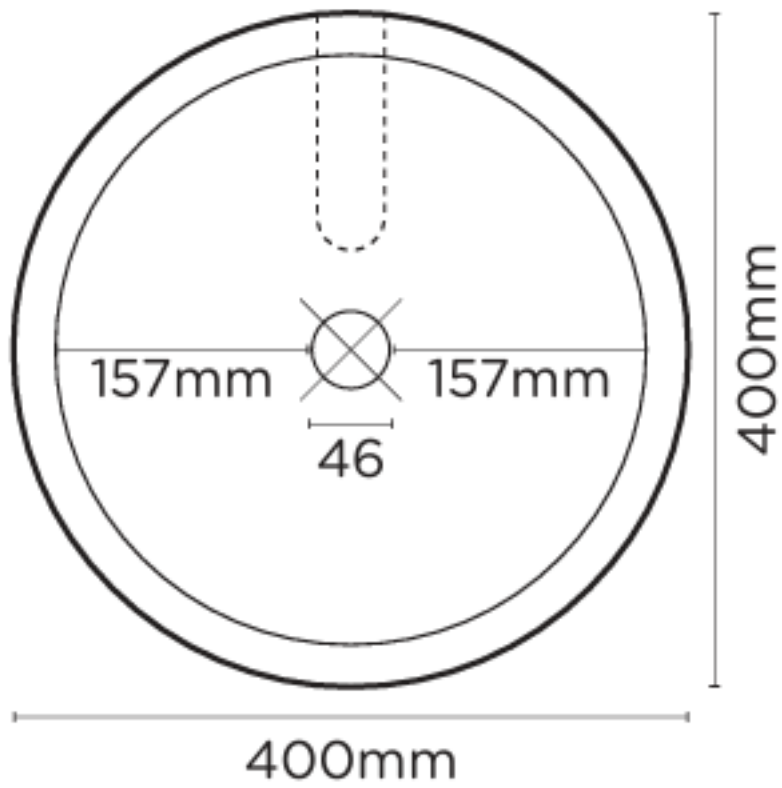

Bowl Basin

The Bowl Basin by Nood Co is feminine and refined. Dainty curves and soft pastels fuse together as this modest sink heroes your bathroom. The Bowl Basin is beautifully curved, with a smooth rounded edge profile offering a softer look.

Dimensions: D400mm x H115mm

Weight: 10kg

Material: UHP concrete

Finish: Matte / Low sheen

Options: Surface Mount / Wall Hung / Stand / Cylinder

Colours: Standard- Blush Pink, Charcoal, Clay, Copan Blue, Custard, Ivory, Lilac, Mid Tone Grey, Mint, Musk, Pastel Peach, Powder Blue, Sand, Sky Grey, Teal. Conscious Colour range- Cloud, Morning Mist, Mushroom, Nood, Olive, Rowboat

Specifications

PLAN VIEW

SECTION VIEW