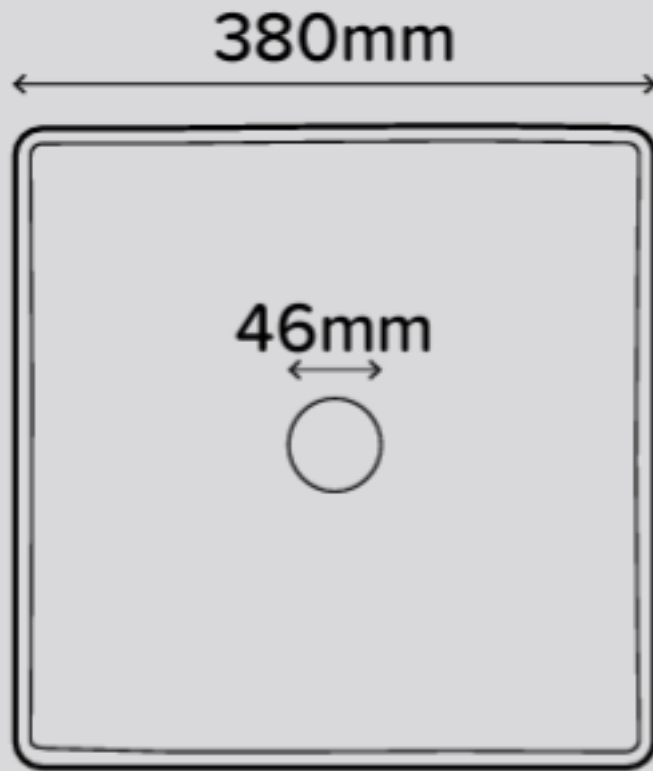

Cast Basin

Hand molded, organic and soft by Nood Co. A comfortable 380mm x 380mm, welcome to the perfect imperfect.

Dimensions: 380mm x 380mm x 110mm

P.N: Basins are organic shaped in nature and may not sit perfectly against wall

Weight: 9kg

Material: UHP concrete

Finish: Matte / Low sheen. Finish is organic, muted, has tonal variation in colour and finish

Options: Surface mount / Wall Hung

Colours: Standard- Blush Pink, Charcoal, Clay, Copan Blue, Custard, Ivory, Lilac, Mid Tone Grey, Mint, Musk, Pastel Peach, Powder Blue, Sand, Sky Grey, Teal. Conscious Colour range- Cloud, Morning Mist, Mushroom, Nood, Olive, Rowboat

Specifications

SECTION VIEW