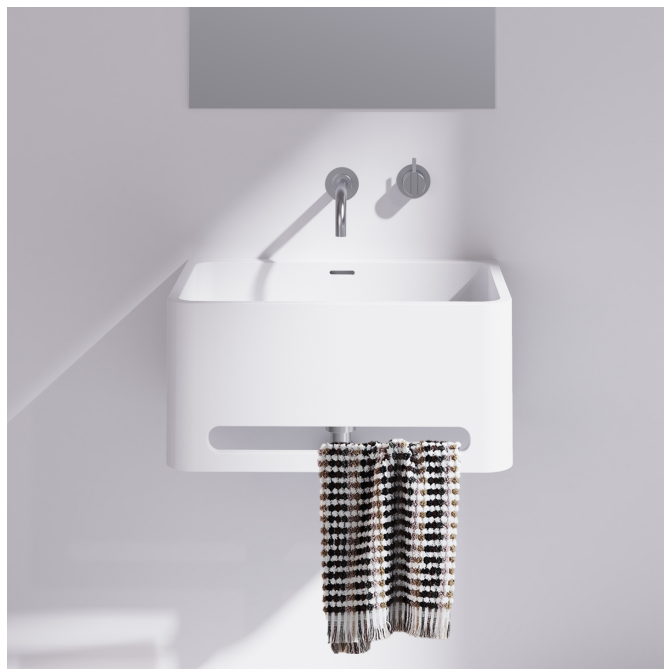

Vision Wall Basin w/ Towel Rail

The Vision basin is a chic laboratory style basin available in above counter and wall hung options. Vision basins offer large bowl capacity and an overflow for peace of mind. With options such as towel rail, integrated splashback and practical shelf, Vision offers flexibility with an industrial urban vibe.

Manufactured in solid surface it has a smooth matt finish that is durable and easy to maintain, ideal for residential and commercial applications.

Dimensions: 550mm x 400mm x 260mm

Colour: Matt white (Softskin available)

Material: Solid Surface

Tapholes: No taphole

Waste: Supplied with a chrome pop up waste, a white matching solid surface plug is also available

Installation: Provided with white powdercoated steel wall brackets

Specifications

Vision Wall Basin w Towel Rail