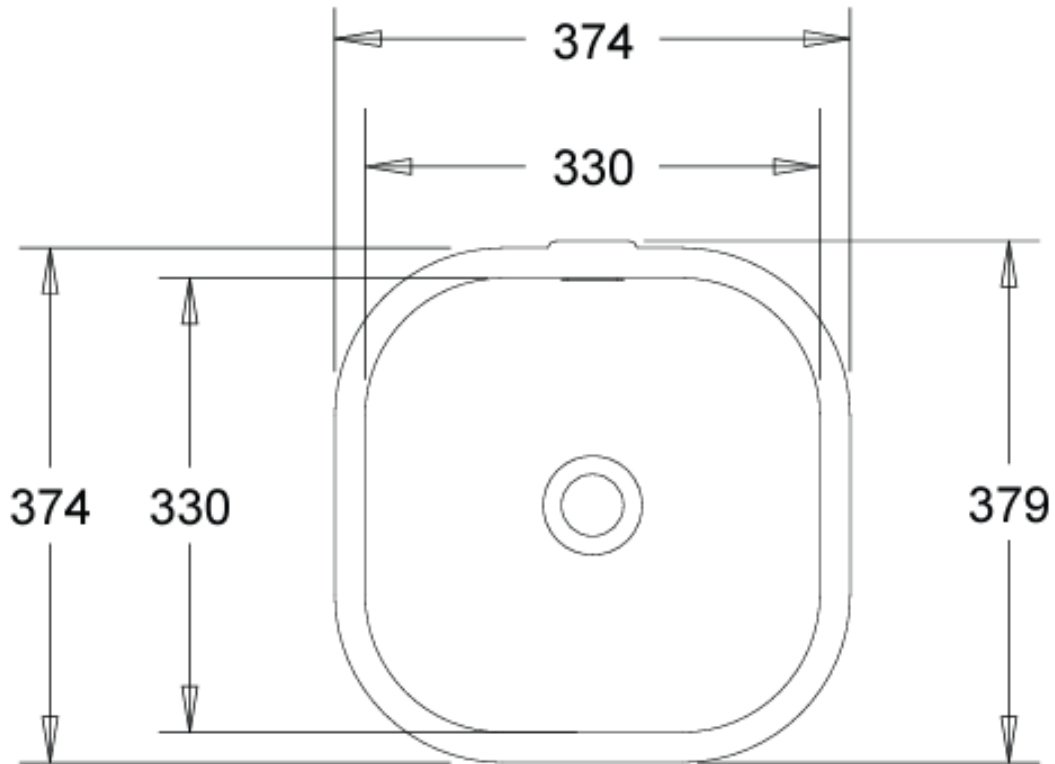

Dimensions: 330 W x 330 D x 105mm H

Colour: Matt white

Material: Solid Surface

Waste: 32mm overflow waste (supplied with basin)

### Specifications

## Top View

## Side View