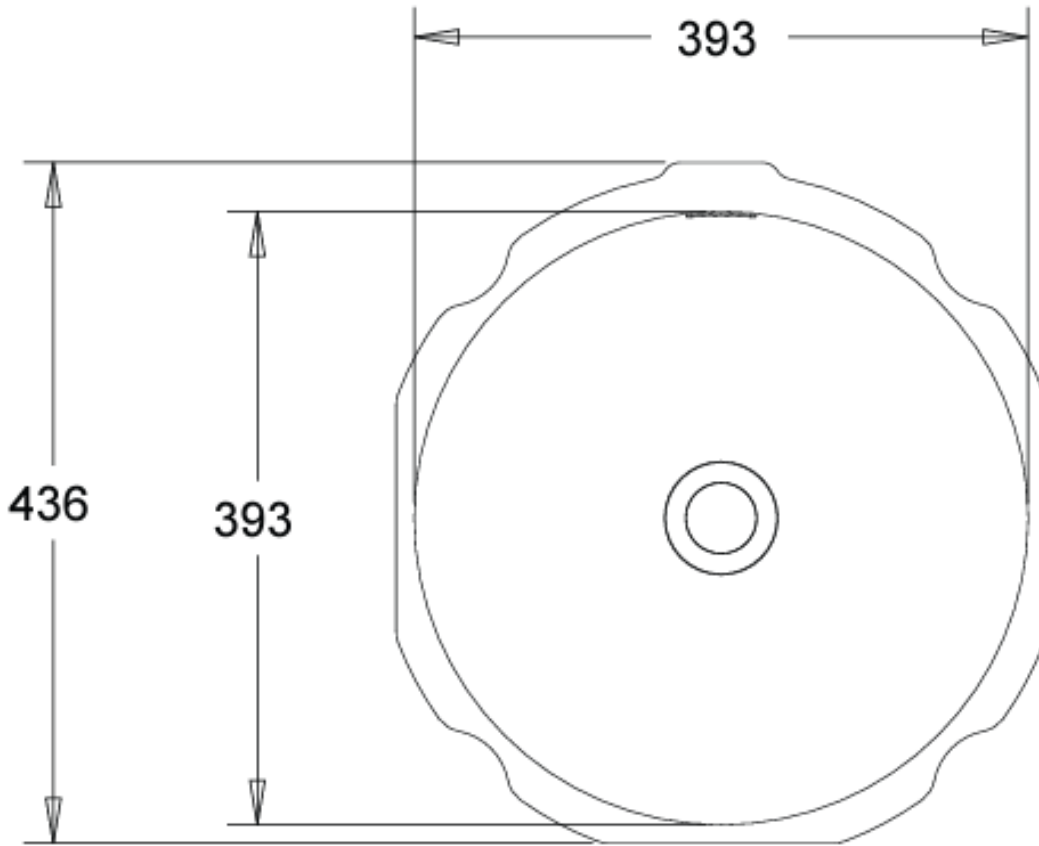

Manufactured from solid surface it has a smooth matt finish that is exceptionally hard wearing and durable. Each Sub basin is supplied with pop-up waste and white solid surface plug.

OMVIVO Undermount Basins can be paired with Ritmo vanity, in centered, offset left/right or double basin configurations. Please contact Candana for more info.

Dimensions: 393 Dia x 95mm H

Colour: Matt white

Material: Solid Surface

Waste: 32mm overflow waste (supplied with basin)

Specifications

Top View

Side View