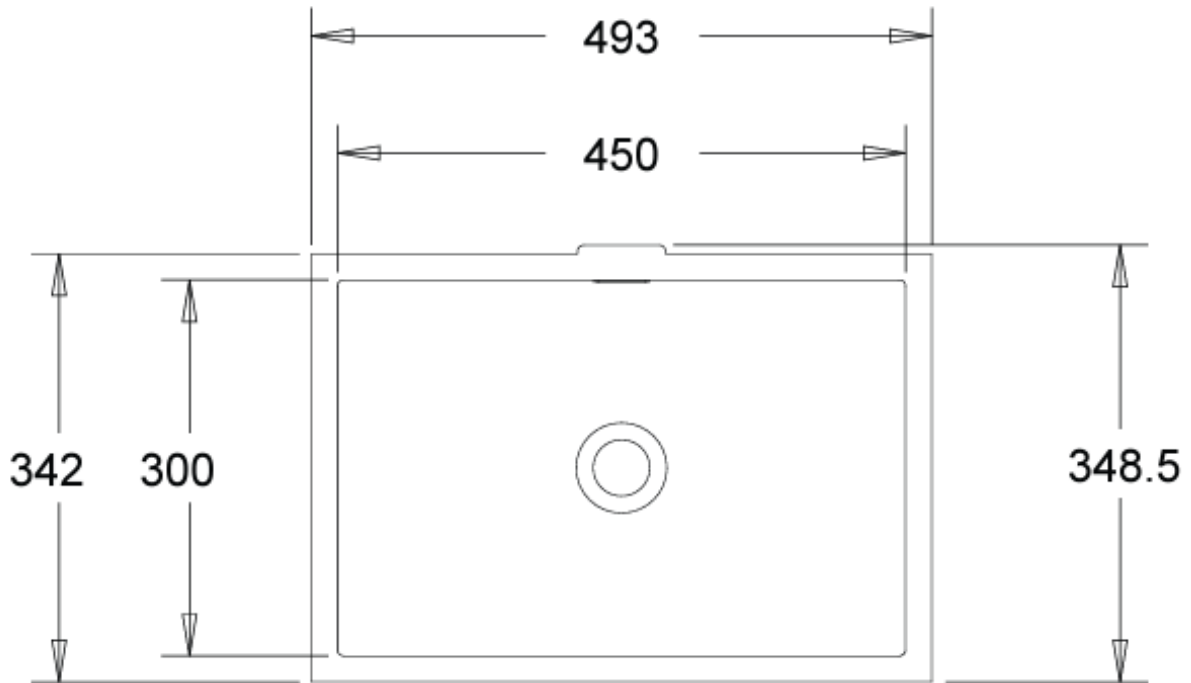

Rectangle Sub Undermount Basin

The Sub undermount basin collection by OMVIVO comprises of timeless designs, which can be adapted to a range of bathroom settings. From the sharp lines of the rectangle basin to the smooth edges of the soft square, the Sub basins will enhance any daily bathroom routine to a luxurious feeling. The design can be further refined by pairing the basin with a solid surface top for a seamless design.

Manufactured from solid surface it has a smooth matt finish that is exceptionally hard wearing and durable. Each Sub basin is supplied with pop-up waste and white solid surface plug.

OMVIVO Undermount Basins can be paired with Ritmo vanity, in centered, offset left/right or double basin configurations. Please contact Candana for more info.

Dimensions: 450 W x 300 D x 105mm H

Colour: Matt white

Material: Solid Surface

Waste: 32mm overflow waste (supplied with basin)

Specifications

Top View

Side View