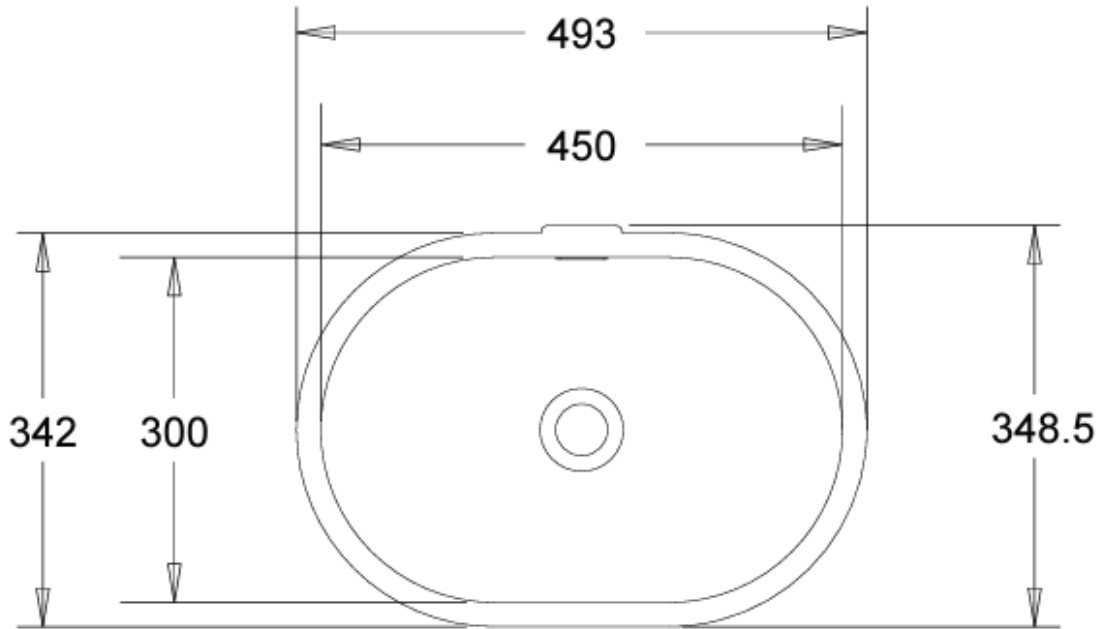

Dimensions: 450 W x 300 D x 105mm H

Colour: Matt white

Material: Solid Surface

Waste: 32mm overflow waste (supplied with basin)

### Specifications

### Side View