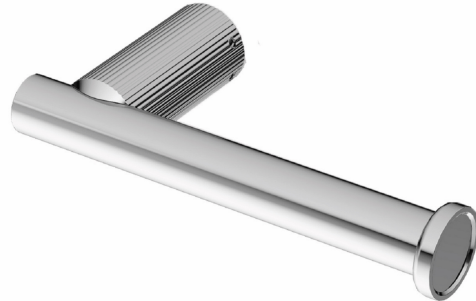

## Frame Toilet Roll Holder

With an elegant band formed by the force of gravity, Frame by NOVAS combines craftsmanship with performance.

Sophisticated and timeless, the precision of Frame's artisan design draws inspiration from the elegance of a classic bag clasp and the mechanical detail of a timepiece.

RedDot Winner 2022

Finish: Satin Antique Bronze (SABZ) Gun Metal (GM) Matte Black (MB) Satin Nickel (SN) Satin Gold (SG) Polished Chrome (PC)

reddot winner 2022