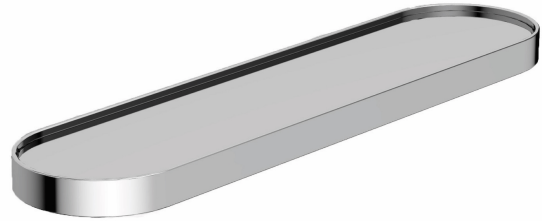

Frame Shower Shelf

With an elegant band formed by the force of gravity, Frame by NOVAS combines craftsmanship with performance.

Sophisticated and timeless, the precision of Frame's artisan design draws inspiration from the elegance of a classic bag clasp and the mechanical detail of a timepiece.

RedDot Winner 2022

Dimensions: 395 W x 95 D x 20mm H

Finish: Satin Antique Bronze (SABZ) Gun Metal (GM) Matte Black (MB) Satin Nickel (SN) Satin Gold (SG) Polished Chrome (PC)

reddot winner 2022

Specifications