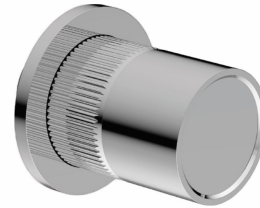

Frame Inwall Diverter

reddot winner 2022

With an elegant band formed by the force of gravity, Frame by NOVAS combines craftsmanship with performance.

Sophisticated and timeless, the precision of Frame's artisan design draws inspiration from the elegance of a classic bag clasp and the mechanical detail of a timepiece.

RedDot Winner 2022

Finish: Satin Antique Bronze (SABZ) Gun Metal (GM) Matte Black (MB) Satin Nickel (SN) Satin Gold (SG) Polished Chrome (PC)

Features: To be used in conjunction with wall taps or a wall mixer.