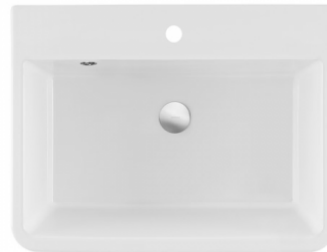

Ravine 66 x 51 Fine Fireclay Inset Sink

The Ravine fine fireclay sink collection is the perfect addition to any classic or contemporary styled kitchen, butler's pantry or laundry. Handcrafted to perfection offering a lifetime warranty with plug & waste and overflow. The tap landing makes it great for laminate benchtops.

Made in Europe, the high quality fireclay and glazing is highly durable. This sink is thermal shock resistant, which means it can withstand fast changes in temperatures such as boiling water, which makes it stand out from other sinks on the market. The sink is highly stain, scratch and chemical resistant, making it more hygienic than most sinks on the market. Adding to the unique beauty of this sink is its fine fireclay composition, which is a stronger and less brittle product than ceramic, making it highly. With a lifetime warranty, you cannot go wrong with a Turner Hastings sink.

Dimensions: 660mm W x 506mm D x 236mm H

Capacity: 45L

Colours: White gloss

Waste: 40x50mm plug and waste with overflow included

Taphole: 1 only

Specifications