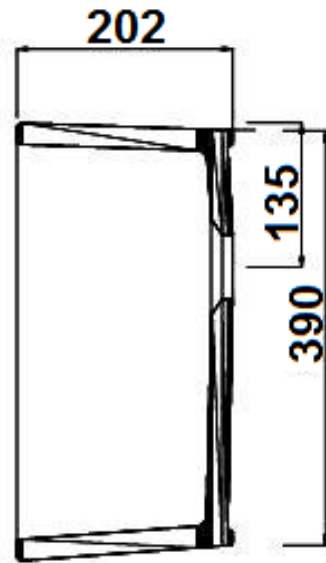

Dimensions: 590mm W x 405mm D x 180mm H

Capacity: 36L

Colour: White gloss

Waste: 90x50mm Basket Waste included

Features: Suitable for use with food waste disposer - we recommend purchase of an extended flange and a model with anti-vibration collar

Specifications

+/- 2%