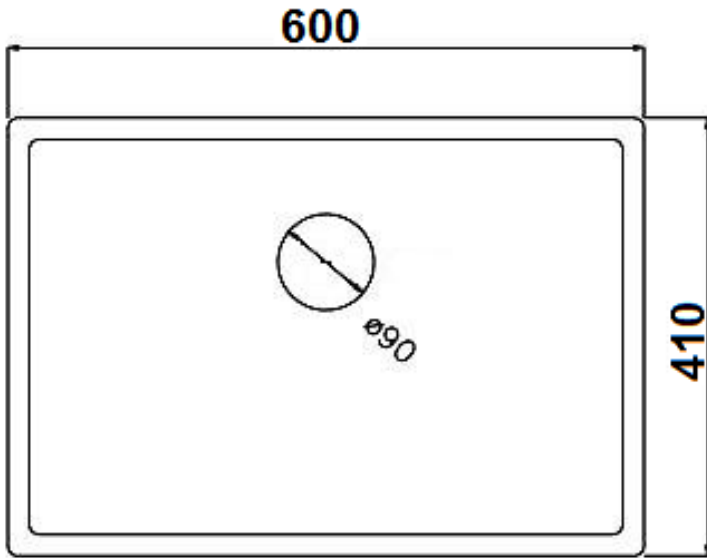

Dimensions: 590mm W x 405mm D x 180mm H

Capacity: 36L

Colour: White gloss

Waste: 90x50mm Basket Waste included

Features: Suitable for use with food waste disposer - we recommend purchase of an extended flange and a model with anti-vibration collar

Specifications

+/- 2%