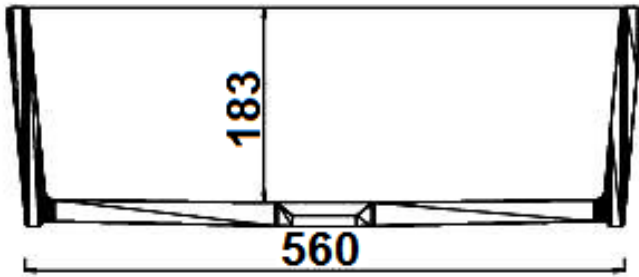

Dimensions: 590mm W x 405mm D x 180mm H

Capacity: 36L

Colour: White gloss

Waste: 90x50mm Basket Waste included

Features: Suitable for use with food waste disposer - we recommend purchase of an extended flange and a model with anti-vibration collar

Specifications

+/- 2%