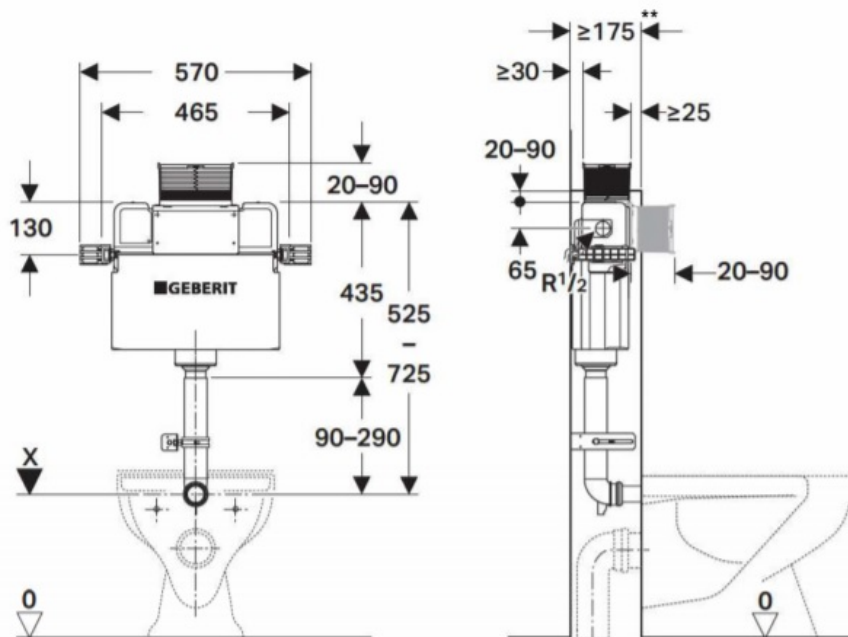

Kappa Mid-Level Cistern

Kappa under-counter concealed cisterns by Geberit are ideal for mid height in vanity or under window vanity installation. It fills the gap between Sigma and low-level Kappa cisterns.

Key Features

- Installation flexibility
- Adjustable flush pipe
- Variable button height
- Top or front flush operation
- Suits major BTW pans
- Compatible with Kappa20, Kappa21, Kappa50 buttons
- Designed in Switzerland

WELS: 4 STAR Rated. 4.5 Litre Full Flush, 3.0 Litres Half Flush. Registration number L05679

Specifications