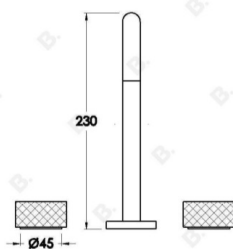

Features: Easiglide® 1/4 turn ceramic spindles.
Swivel square spout.

Finish: Available in all Brodware finishes.

Installation: Maximum bench top thickness = 25mm.

WELS: 5 STAR Rated. 6 L/min

Specifications

HALO KITCHEN SET WITH KNURLED HANDLES

1.9507.89.7.XX

PRODUCT DIMENSIONS:

Front view:

Side view:

Top view: