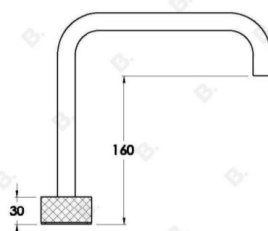

Features: Easiglide® 1/4 turn ceramic spindles.
Swivel square spout.

Finish: Available in all Brodware finishes.

Installation: Maximum bench top thickness = 25mm.

WELS: 5 STAR Rated. 6 L/min

Specifications

HALO KITCHEN SET WITH KNURLED HANDLES

1.9507.89.7.XX

PRODUCT DIMENSIONS:

Front view:

Side view:

Top view: