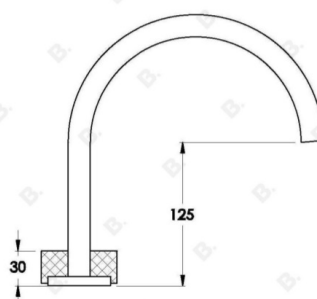

### Specifications

HALO KITCHEN SET WITH KNURLED HANDLE

1.9507.96.7.XX

PRODUCT DIMENSIONS:

Front view:

Side view:

Top view: