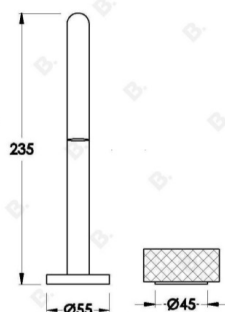

Features: Progressive mixer. Swivel spout.

Finish: Available in all Brodware finishes.

Installation: Maximum bench top thickness = 25mm.

WELS: 5 STAR Rated. 6 L/min

### Specifications

HALO KITCHEN SET WITH KNURLED HANDLE

1.9507.96.7.XX

PRODUCT DIMENSIONS:

Front view:

Side view:

Top view: