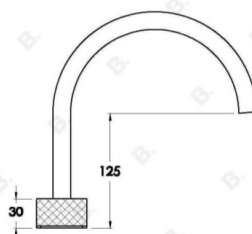

Features: Easiglide® 1/4 turn ceramic spindles.
Swivel spout.

Finish: Available in all Brodware finishes.

Installation: Maximum bench top thickness = 25mm.

WELS: 5 STAR Rated. 6 L/min

Specifications

HALO KITCHEN SET WITH KNURLED HANDLES

1.9507.09.7.XX

PRODUCT DIMENSIONS:

Front view:

Side view:

Top view: