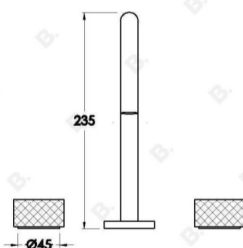

Features: Easiglide® 1/4 turn ceramic spindles.
Swivel spout.

Finish: Available in all Brodware finishes.

Installation: Maximum bench top thickness = 25mm.

WELS: 5 STAR Rated. 6 L/min

Specifications

HALO KITCHEN SET WITH KNURLED HANDLES

1.9507.09.7.XX

PRODUCT DIMENSIONS:

Front view:

Side view:

Top view: