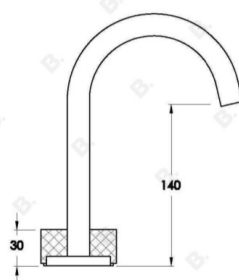

### Specifications

#### HALO BASIN SET WITH KNURLED HANDLE

1.9500.96.7.XX

#### PRODUCT DIMENSIONS:

Front view:

Side view:

Top view: