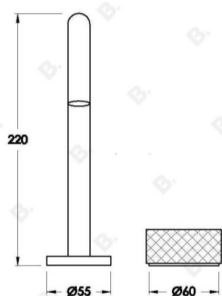

### Specifications

#### HALO BASIN SET WITH KNURLED HANDLE

1.9500.96.7.XX

#### PRODUCT DIMENSIONS:

Front view:

Side view:

Top view: