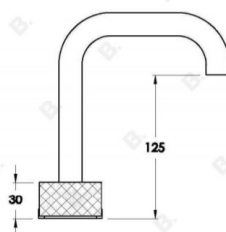

Features: Square swivel spout. Patented Broclean® filtration system.

Finish: Available in all Brodware finishes.

Installation: Maximum bench top thickness = 25mm.

WELS: 6 STAR Rated. 4.5 L/min. Registration number TM35761

Specifications

HALO BASIN SET WITH KNURLED HANDLES

1.9500.80.7.XX

PRODUCT DIMENSIONS:

Front view:

Side view:

Top view: