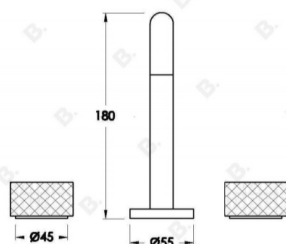

Features: Square swivel spout. Patented Broclean® filtration system.

Finish: Available in all Brodware finishes.

Installation: Maximum bench top thickness = 25mm.

WELS: 6 STAR Rated. 4.5 L/min. Registration number TM35761

Specifications

HALO BASIN SET WITH KNURLED HANDLES

1.9500.80.7.XX

PRODUCT DIMENSIONS:

Front view:

Side view:

Top view: