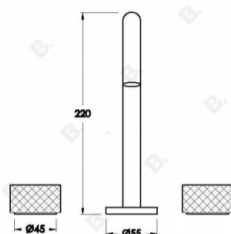

Features: Swivel spout. Patented Broclean® filtration system.

Finish: Available in all Brodware finishes.

Installation: Maximum bench top thickness = 25mm.

WELS: 6 STAR Rated. 4.5 L/min. Registration number TM35730

### Specifications

#### PRODUCT DIMENSIONS:

Front view:

Side view:

Top view: