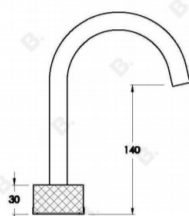

### Specifications

#### HALO BASIN SET WITH KNURLED HANDLES

1.9500.00.7.XX

#### PRODUCT DIMENSIONS:

Front view:

Side view:

Top view: