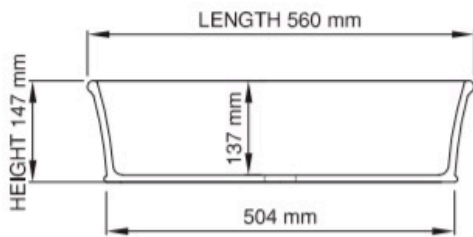

Julia Basin

The Julia by Sirene is a beautiful basin that brings a classic luxury bathroom style together with ease.

Dimensions: 560mm W x 360mm D x 147mm

Material: DADOquartz is solid and void-free with no fissures or veins, manufactured from resin and quartz aggregates. It has a silky finish.

Colour: White

Waste: 32mm non-overflow waste (supplied separately)

Tapholes: No taphole only

Specifications

Product code SWMBAS81-M/P **thin rim**

Size (l) x (w) x (h): 560mm x 360mm x 147mm
 Top to waste: 137mm
 Overflow: No overflow
 Material: DADOquartz®
 Colour: White/Custom
 Finish: Matte/Polished

Base dimensions: 504mm x 304mm
 Rim width: 10mm
 Waste diameter: 45mm
 Weight: 8.7kg
 Packing dimensions: 600mm x 455mm x 190mm
 Shipping mass: 9.5kg
 Warranty: Lifetime