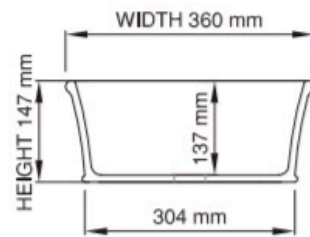

Julia Basin

The Julia by Sirene is a beautiful basin that brings a classic luxury bathroom style together with ease.

Dimensions: 560mm W x 360mm D x 147mm

Material: DADOquartz is solid and void-free with no fissures or veins, manufactured from resin and quartz aggregates. It has a silky finish.

Colour: White

Waste: 32mm non-overflow waste (supplied separately)

Tapholes: No taphole only

Specifications

Product code SWMBAS81-M/P **thin rim**

Size (l) x (w) x (h): 560mm x 360mm x 147mm
 Top to waste: 137mm
 Overflow: No overflow
 Material: DADOquartz®
 Colour: White/Custom
 Finish: Matte/Polished

Base dimensions: 504mm x 304mm
 Rim width: 10mm
 Waste diameter: 45mm
 Weight: 8.7kg
 Packing dimensions: 600mm x 455mm x 190mm
 Shipping mass: 9.5kg
 Warranty: Lifetime