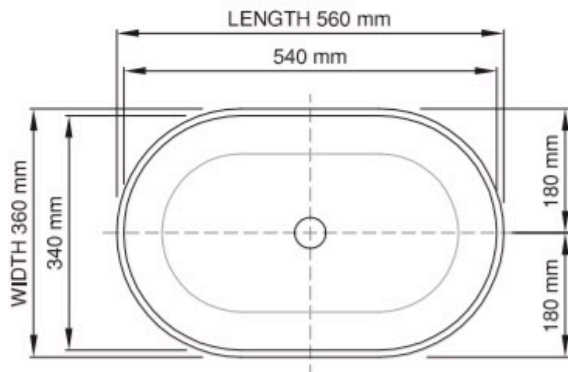

Julia Basin

The Julia by Sirene is a beautiful basin that brings a classic luxury bathroom style together with ease.

Dimensions: 560mm W x 360mm D x 147mm

Material: DADOquartz is solid and void-free with no fissures or veins, manufactured from resin and quartz aggregates. It has a silky finish.

Colour: White

Waste: 32mm non-overflow waste (supplied separately)

Tapholes: No taphole only

Specifications

Product code SWMBAS81-M/P **thin rim**

Size (l) x (w) x (h): 560mm x 360mm x 147mm
 Top to waste: 137mm
 Overflow: No overflow
 Material: DADOquartz®
 Colour: White/Custom
 Finish: Matte/Polished

Base dimensions: 504mm x 304mm
 Rim width: 10mm
 Waste diameter: 45mm
 Weight: 8.7kg
 Packing dimensions: 600mm x 455mm x 190mm
 Shipping mass: 9.5kg
 Warranty: Lifetime