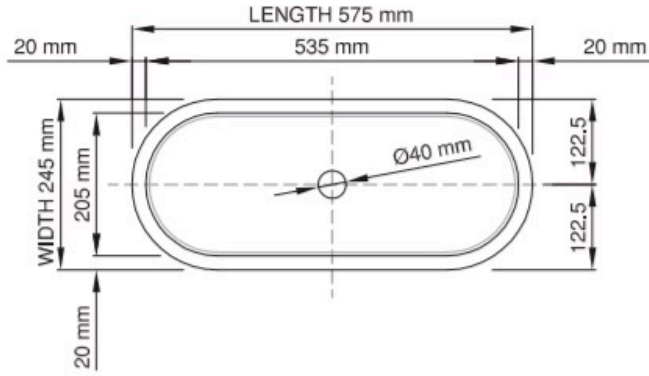

Adelaide/Warwick Basin

A combination of traditional and contemporary style. The Adelaide basin, with its soft curved edges, is a basin you just can't wait to utilise.

Dimensions: 575mm W x 245mm D x 120mm

Tapholes: No taphole only

Specifications

Product code SWMBAS56-M/P **wide rim**

Size (l) x (w) x (h): 575mm x 245mm x 120mm
 Top to waste: 110mm
 Overflow: No overflow
 Material: DADOquartz®
 Colour: White/Custom
 Finish: Matte/Polished

Base dimensions: 550mm x 215mm
 Rim width: 20mm
 Waste diameter: 40mm
 Weight: 10kg
 Packing dimensions: 590mm x 590mm x 200mm
 Shipping mass: 15kg
 Warranty: Lifetime