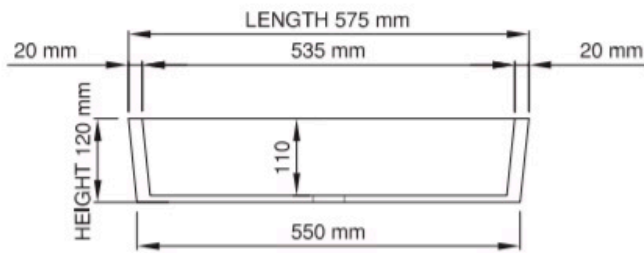

Adelaide/Warwick Basin

A combination of traditional and contemporary style. The Adelaide basin, with its soft curved edges, is a basin you just can't wait to utilise.

Dimensions: 575mm W x 245mm D x 120mm

Tapholes: No taphole only

Specifications

Product code SWMBAS56-M/P **wide rim**

Size (l) x (w) x (h): 575mm x 245mm x 120mm
 Top to waste: 110mm
 Overflow: No overflow
 Material: DADOquartz®
 Colour: White/Custom
 Finish: Matte/Polished

Base dimensions: 550mm x 215mm
 Rim width: 20mm
 Waste diameter: 40mm
 Weight: 10kg
 Packing dimensions: 590mm x 590mm x 200mm
 Shipping mass: 15kg
 Warranty: Lifetime