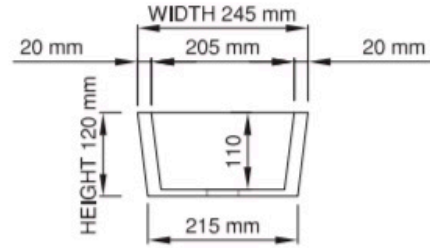

Adelaide/Warwick Basin

A combination of traditional and contemporary style. The Adelaide basin, with its soft curved edges, is a basin you just can't wait to utilise.

Dimensions: 575mm W x 245mm D x 120mm

Tapholes: No taphole only

Specifications

Product code SWMBAS56-M/P **wide rim**

Size (l) x (w) x (h): 575mm x 245mm x 120mm
 Top to waste: 110mm
 Overflow: No overflow
 Material: DADOquartz®
 Colour: White/Custom
 Finish: Matte/Polished

Base dimensions: 550mm x 215mm
 Rim width: 20mm
 Waste diameter: 40mm
 Weight: 10kg
 Packing dimensions: 590mm x 590mm x 200mm
 Shipping mass: 15kg
 Warranty: Lifetime