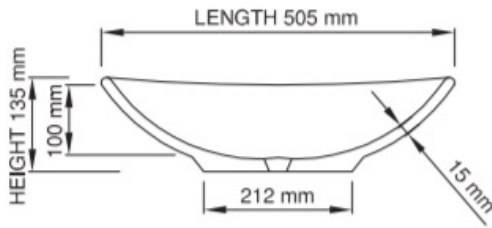

## Melbourne Basin

The Melbourne basin by Sirene, just like the city it is named after, brings a dynamic energy to any bathroom. Elegant yet creative, it truly stands out.

Dimensions: 505mm W x 365mm D x 135mm

Tapholes: No taphole only

### Specifications

Product code SWMBAS66-M/P **thin rim**

Size (l) x (w) x (h): 505mm x 356mm x 135mm  
Top to waste: 100mm  
Overflow: No overflow  
Material: DADOquartz®  
Colour: White/Custom  
Finish: Matte/Polished

Base dimensions: 212mm x 120mm  
Rim width: 15mm  
Waste diameter: 40mm  
Weight: 10kg  
Packing dimensions: 580mm x 430mm x 170mm  
Shipping mass: 12kg  
Warranty: Lifetime