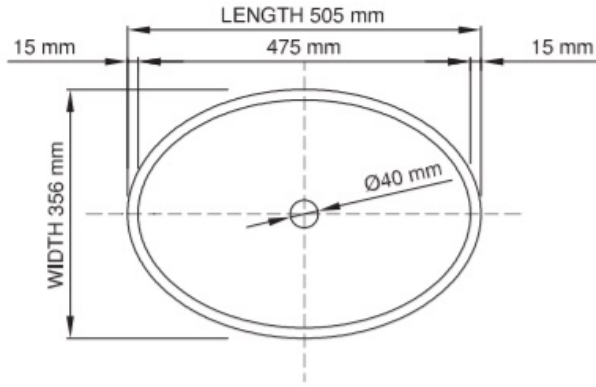

## Melbourne Basin

The Melbourne basin by Sirene, just like the city it is named after, brings a dynamic energy to any bathroom. Elegant yet creative, it truly stands out.

Dimensions: 505mm W x 365mm D x 135mm

Tapholes: No taphole only

### Specifications

Product code SWMBAS66-M/P **thin rim**

Size (l) x (w) x (h): 505mm x 356mm x 135mm  
Top to waste: 100mm  
Overflow: No overflow  
Material: DADOquartz®  
Colour: White/Custom  
Finish: Matte/Polished

Base dimensions: 212mm x 120mm  
Rim width: 15mm  
Waste diameter: 40mm  
Weight: 10kg  
Packing dimensions: 580mm x 430mm x 170mm  
Shipping mass: 12kg  
Warranty: Lifetime