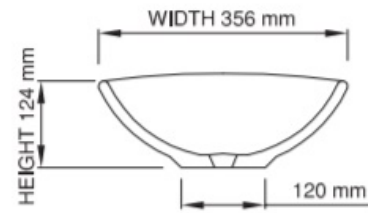

## Melbourne Basin

The Melbourne basin by Sirene, just like the city it is named after, brings a dynamic energy to any bathroom. Elegant yet creative, it truly stands out.

Dimensions: 505mm W x 365mm D x 135mm

Tapholes: No taphole only

### Specifications

Product code SWMBAS66-M/P **thin rim**

Size (l) x (w) x (h): 505mm x 356mm x 135mm  
Top to waste: 100mm  
Overflow: No overflow  
Material: DADOquartz®  
Colour: White/Custom  
Finish: Matte/Polished

Base dimensions: 212mm x 120mm  
Rim width: 15mm  
Waste diameter: 40mm  
Weight: 10kg  
Packing dimensions: 580mm x 430mm x 170mm  
Shipping mass: 12kg  
Warranty: Lifetime