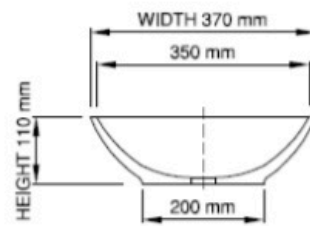

Emily/Peru Basin

The Emily/Peru wide-rim mounted basin by Sirene is a definitive masterpiece.

Dimensions: 520mm W x 370mm D x 110mm

Material: DADOquartz is solid and void-free with no fissures or veins, manufactured from resin and quartz aggregates. It has a silky finish.

Colour: White

Waste: 32mm non-overflow waste (supplied separately)

Tapholes: No taphole only

Specifications

Product code SWMBAS41-M/P **thin rim**

Size (l) x (w) x (h): 520mm x 370mm x 110mm
 Top to waste: 100mm
 Overflow: No overflow
 Material: DADOquartz®
 Colour: White
 Finish: Matte/Polished

Base dimensions: 230mm x 200mm
 Rim width: 20mm
 Waste diameter: 40mm
 Weight: 5kg
 Packing dimensions: 600mm x 430mm x 175mm
 Shipping mass: 7kg
 Warranty: Lifetime