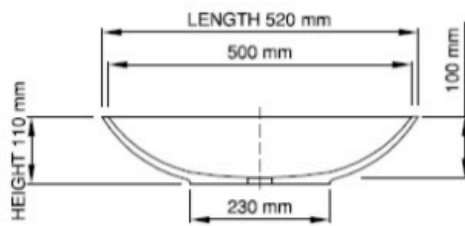

Emily/Peru Basin

The Emily/Peru wide-rim mounted basin by Sirene is a definitive masterpiece.

Dimensions: 520mm W x 370mm D x 110mm

Material: DADOquartz is solid and void-free with no fissures or veins, manufactured from resin and quartz aggregates. It has a silky finish.

Colour: White

Waste: 32mm non-overflow waste (supplied separately)

Tapholes: No taphole only

Specifications

Product code SWMBAS41-M/P **thin rim**

Size (l) x (w) x (h): 520mm x 370mm x 110mm
 Top to waste: 100mm
 Overflow: No overflow
 Material: DADOquartz®
 Colour: White
 Finish: Matte/Polished

Base dimensions: 230mm x 200mm
 Rim width: 20mm
 Waste diameter: 40mm
 Weight: 5kg
 Packing dimensions: 600mm x 430mm x 175mm
 Shipping mass: 7kg
 Warranty: Lifetime