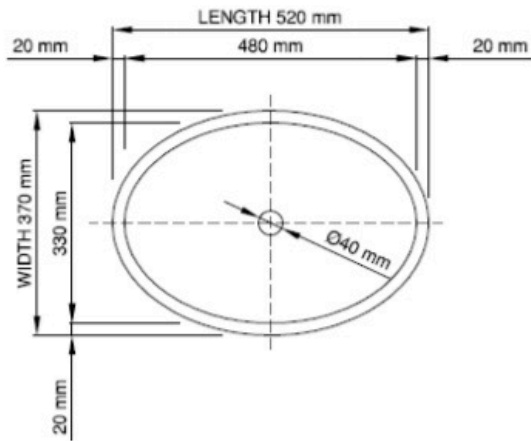

Emily/Peru Basin

The Emily/Peru wide-rim mounted basin by Sirene is a definitive masterpiece.

Dimensions: 520mm W x 370mm D x 110mm

Material: DADOquartz is solid and void-free with no fissures or veins, manufactured from resin and quartz aggregates. It has a silky finish.

Colour: White

Waste: 32mm non-overflow waste (supplied separately)

Tapholes: No taphole only

Specifications

Product code SWMBAS41-M/P **thin rim**

Size (l) x (w) x (h): 520mm x 370mm x 110mm
 Top to waste: 100mm
 Overflow: No overflow
 Material: DADOquartz®
 Colour: White
 Finish: Matte/Polished

Base dimensions: 230mm x 200mm
 Rim width: 20mm
 Waste diameter: 40mm
 Weight: 5kg
 Packing dimensions: 600mm x 430mm x 175mm
 Shipping mass: 7kg
 Warranty: Lifetime