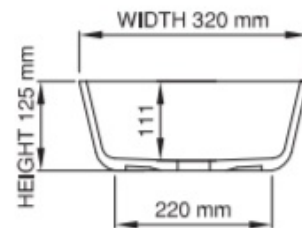

## Vivian Basin

The Vivian basin by Sirene is the perfect addition to your children's bathroom.

Dimensions: 520mm W x 320mm D x 125mm

Material: DADOquartz is solid and void-free with no fissures or veins, manufactured from resin and quartz aggregates. It has a silky finish.

Colour: White

Waste: 32mm non-overflow waste (supplied separately)

Tapholes: No taphole only

## Specifications

Product code SWMBA593-M/P **thin rim**

Size (l) x (w) x (h): 520mm x 320mm x 125mm  
 Top to waste: 111mm  
 Overflow: No overflow  
 Material: DADOquartz®  
 Colour: White/Custom  
 Finish: Matte/Polished

Base dimensions: 320mm x 220mm  
 Rim width: 10mm  
 Waste diameter: 45mm  
 Weight: 5.2kg  
 Packing dimensions: 570mm x 470mm x 180mm  
 Shipping mass: 7.2kg  
 Warranty: Lifetime