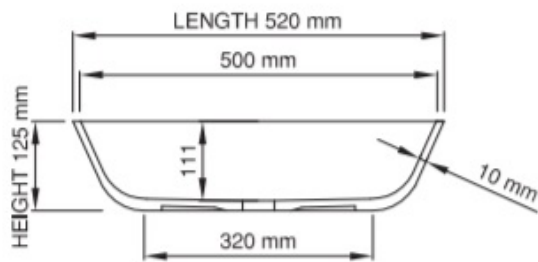

## Vivian Basin

The Vivian basin by Sirene is the perfect addition to your children's bathroom.

Dimensions: 520mm W x 320mm D x 125mm

Material: DADOquartz is solid and void-free with no fissures or veins, manufactured from resin and quartz aggregates. It has a silky finish.

Colour: White

Waste: 32mm non-overflow waste (supplied separately)

Tapholes: No taphole only

## Specifications

Product code SWMBA593-M/P **thin rim**

Size (l) x (w) x (h): 520mm x 320mm x 125mm  
 Top to waste: 111mm  
 Overflow: No overflow  
 Material: DADOquartz®  
 Colour: White/Custom  
 Finish: Matte/Polished

Base dimensions: 320mm x 220mm  
 Rim width: 10mm  
 Waste diameter: 45mm  
 Weight: 5.2kg  
 Packing dimensions: 570mm x 470mm x 180mm  
 Shipping mass: 7.2kg  
 Warranty: Lifetime