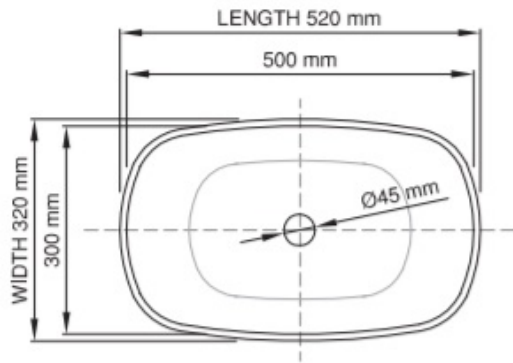

## Vivian Basin

The Vivian basin by Sirene is the perfect addition to your children's bathroom.

Dimensions: 520mm W x 320mm D x 125mm

Material: DADOquartz is solid and void-free with no fissures or veins, manufactured from resin and quartz aggregates. It has a silky finish.

Colour: White

Waste: 32mm non-overflow waste (supplied separately)

Tapholes: No taphole only

## Specifications

Product code SWMBA593-M/P **thin rim**

Size (l) x (w) x (h): 520mm x 320mm x 125mm  
 Top to waste: 111mm  
 Overflow: No overflow  
 Material: DADOquartz®  
 Colour: White/Custom  
 Finish: Matte/Polished

Base dimensions: 320mm x 220mm  
 Rim width: 10mm  
 Waste diameter: 45mm  
 Weight: 5.2kg  
 Packing dimensions: 570mm x 470mm x 180mm  
 Shipping mass: 7.2kg  
 Warranty: Lifetime