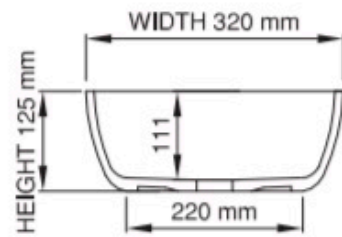

Morgane Basin

The Morgane is a thin-rim basin by Sirene that offers a trendy and functional design for your bathroom.

Dimensions: 520mm W x 320mm D x 125mm

Material: DADOquartz is solid and void-free with no fissures or veins, manufactured from resin and quartz aggregates. It has a silky finish.

Colour: White

Waste: 32mm non-overflow waste (supplied separately)

Tapholes: No taphole only

Specifications

Product code SWMBAS90-M/P **thin rim**

Size (l) x (w) x (h): 520mm x 320mm x 125mm
 Top to waste: 111mm
 Overflow: No overflow
 Material: DADOquartz®
 Colour: White/Custom
 Finish: Matte/Polished

Base dimensions: 320mm x 220mm
 Rim width: 10mm
 Waste diameter: 40mm
 Weight: 5.9kg
 Packing dimensions: 600mm x 400mm x 140mm
 Shipping mass: 8kg
 Warranty: Lifetime