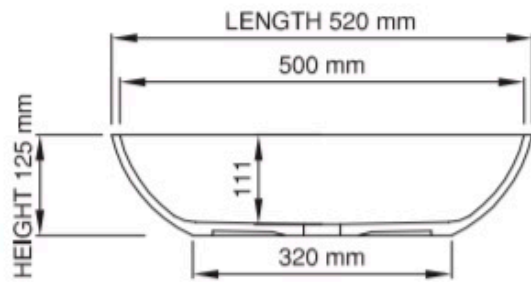

Morgane Basin

The Morgane is a thin-rim basin by Sirene that offers a trendy and functional design for your bathroom.

Dimensions: 520mm W x 320mm D x 125mm

Material: DADOquartz is solid and void-free with no fissures or veins, manufactured from resin and quartz aggregates. It has a silky finish.

Colour: White

Waste: 32mm non-overflow waste (supplied separately)

Tapholes: No taphole only

Specifications

Product code SWMBAS90-M/P **thin rim**

Size (l) x (w) x (h): 520mm x 320mm x 125mm
 Top to waste: 111mm
 Overflow: No overflow
 Material: DADOquartz®
 Colour: White/Custom
 Finish: Matte/Polished

Base dimensions: 320mm x 220mm
 Rim width: 10mm
 Waste diameter: 40mm
 Weight: 5.9kg
 Packing dimensions: 600mm x 400mm x 140mm
 Shipping mass: 8kg
 Warranty: Lifetime