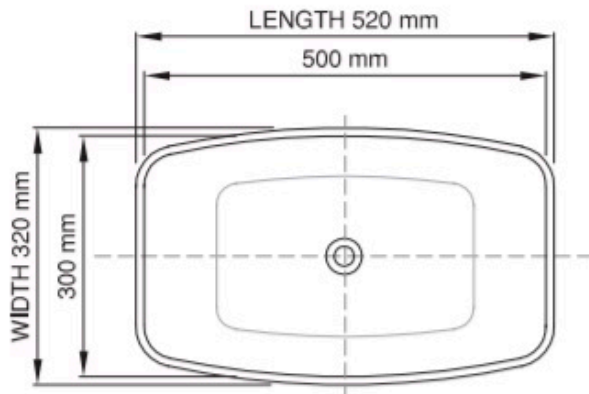

Morgane Basin

The Morgane is a thin-rim basin by Sirene that offers a trendy and functional design for your bathroom.

Dimensions: 520mm W x 320mm D x 125mm

Material: DADOquartz is solid and void-free with no fissures or veins, manufactured from resin and quartz aggregates. It has a silky finish.

Colour: White

Waste: 32mm non-overflow waste (supplied separately)

Tapholes: No taphole only

Specifications

Product code SWMBAS90-M/P **thin rim**

Size (l) x (w) x (h): 520mm x 320mm x 125mm
 Top to waste: 111mm
 Overflow: No overflow
 Material: DADOquartz®
 Colour: White/Custom
 Finish: Matte/Polished

Base dimensions: 320mm x 220mm
 Rim width: 10mm
 Waste diameter: 40mm
 Weight: 5.9kg
 Packing dimensions: 600mm x 400mm x 140mm
 Shipping mass: 8kg
 Warranty: Lifetime