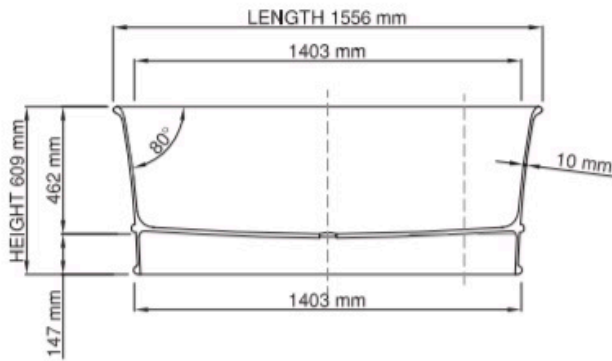

Julia Bath 1556

The Julia by Sirene is the ideal compact bathtub for your classic bathroom. Measuring in at only 1545mm in length, it incorporates itself into any bathroom space. This is a beautiful bathtub that brings together a classic luxury bathroom style with ease.

Dimensions: 1556mm L x 828mm W x 609mm H

Colour: White

Material: DADOquartz is solid and void-free with no fissures or veins, manufactured from resin and quartz aggregates. It has a silky finish.

Volume: 290 litres

Weight: 75kg

Waste: Non-overflow waste required

Warranty: Lifetime
Specifications

Product code SBM075-M/P **thin rim**

Size (l) x (w) x (h): 1556mm x 828mm x 609mm
 Waste to floor: 147mm
 Water capacity: 290L
 Overflow: No overflow/With overflow
 Material: DADOquartz®
 Colour: White/Custom
 Finish: Matte/Polished

Base dimensions: 1403mm x 676mm
 Rim width: 10mm
 Waste diameter: 50mm
 Weight: 75kg
 Packing dimensions: 1600mm x 880mm x 750mm
 Shipping mass: 120kg
 Warranty: Lifetime