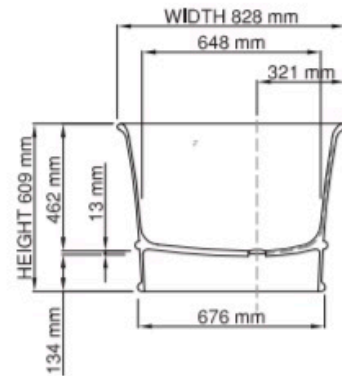

Julia Bath 1556

The Julia by Sirene is the ideal compact bathtub for your classic bathroom. Measuring in at only 1545mm in length, it incorporates itself into any bathroom space. This is a beautiful bathtub that brings together a classic luxury bathroom style with ease.

Dimensions: 1556mm L x 828mm W x 609mm H

Colour: White

Material: DADOquartz is solid and void-free with no fissures or veins, manufactured from resin and quartz aggregates. It has a silky finish.

Volume: 290 litres

Weight: 75kg

Waste: Non-overflow waste required

Warranty: Lifetime
Specifications

Product code SBM075-M/P **thin rim**

Size (l) x (w) x (h): 1556mm x 828mm x 609mm
 Waste to floor: 147mm
 Water capacity: 290L
 Overflow: No overflow/With overflow
 Material: DADOquartz®
 Colour: White/Custom
 Finish: Matte/Polished

Base dimensions: 1403mm x 676mm
 Rim width: 10mm
 Waste diameter: 50mm
 Weight: 75kg
 Packing dimensions: 1600mm x 880mm x 750mm
 Shipping mass: 120kg
 Warranty: Lifetime