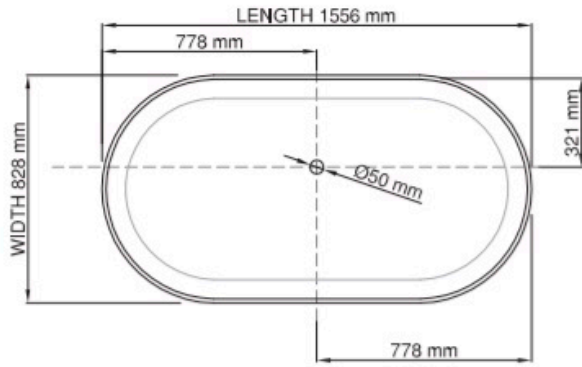

Julia Bath 1556

The Julia by Sirene is the ideal compact bathtub for your classic bathroom. Measuring in at only 1545mm in length, it incorporates itself into any bathroom space. This is a beautiful bathtub that brings together a classic luxury bathroom style with ease.

Dimensions: 1556mm L x 828mm W x 609mm H

Colour: White

Material: DADOquartz is solid and void-free with no fissures or veins, manufactured from resin and quartz aggregates. It has a silky finish.

Volume: 290 litres

Weight: 75kg

Waste: Non-overflow waste required

Warranty: Lifetime
Specifications

Product code SBM075-M/P **thin rim**

Size (l) x (w) x (h): 1556mm x 828mm x 609mm
 Waste to floor: 147mm
 Water capacity: 290L
 Overflow: No overflow/With overflow
 Material: DADOquartz®
 Colour: White/Custom
 Finish: Matte/Polished

Base dimensions: 1403mm x 676mm
 Rim width: 10mm
 Waste diameter: 50mm
 Weight: 75kg
 Packing dimensions: 1600mm x 880mm x 750mm
 Shipping mass: 120kg
 Warranty: Lifetime