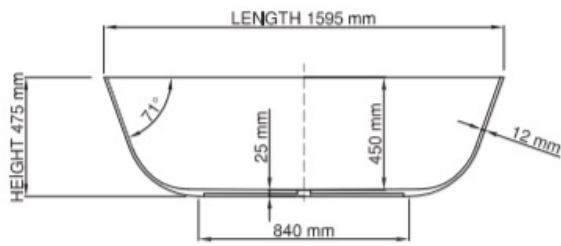

Dimensions: 1595mm L x 735mm W x 475mm H

Colour: White

Material: DADOquartz is solid and void-free with no fissures or veins, manufactured from resin and quartz aggregates. It has a silky finish.

Volume: 260 litres

Weight: 59kg

Waste: Non-overflow waste required

Warranty: Lifetime

Specifications

Product code SBM083-M/P **thin rim**

Size (l) x (w) x (h): 1595mm x 730mm x 475mm
 Waste to floor: 25mm
 Water capacity: 260L
 Overflow: No overflow/With overflow
 Material: DADOquartz®
 Colour: White/Custom
 Finish: Matte/Polished

Base dimensions: 840mm x 420mm
 Rim width: 12mm
 Waste diameter: 50mm
 Weight: 59kg
 Packing dimensions: 1645 x 780 x 625mm
 Shipping mass: 130kg
 Warranty: Lifetime