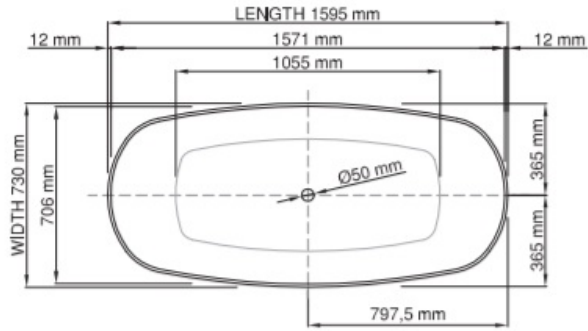

Dimensions: 1595mm L x 735mm W x 475mm H

Colour: White

Material: DADOquartz is solid and void-free with no fissures or veins, manufactured from resin and quartz aggregates. It has a silky finish.

Volume: 260 litres

Weight: 59kg

Waste: Non-overflow waste required

Warranty: Lifetime

Specifications

Product code SBM083-M/P **thin rim**

Size (l) x (w) x (h): 1595mm x 730mm x 475mm
 Waste to floor: 25mm
 Water capacity: 260L
 Overflow: No overflow/With overflow
 Material: DADOquartz®
 Colour: White/Custom
 Finish: Matte/Polished

Base dimensions: 840mm x 420mm
 Rim width: 12mm
 Waste diameter: 50mm
 Weight: 59kg
 Packing dimensions: 1645 x 780 x 625mm
 Shipping mass: 130kg
 Warranty: Lifetime