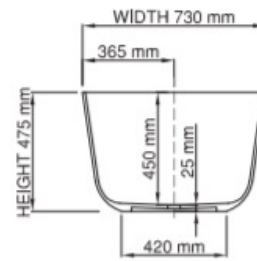

Dimensions: 1595mm L x 735mm W x 475mm H

Colour: White

Material: DADOquartz is solid and void-free with no fissures or veins, manufactured from resin and quartz aggregates. It has a silky finish.

Volume: 260 litres

Weight: 59kg

Waste: Non-overflow waste required

Warranty: Lifetime

Specifications

Product code SBM083-M/P **thin rim**

Size (l) x (w) x (h): 1595mm x 730mm x 475mm
 Waste to floor: 25mm
 Water capacity: 260L
 Overflow: No overflow/With overflow
 Material: DADOquartz®
 Colour: White/Custom
 Finish: Matte/Polished

Base dimensions: 840mm x 420mm
 Rim width: 12mm
 Waste diameter: 50mm
 Weight: 59kg
 Packing dimensions: 1645 x 780 x 625mm
 Shipping mass: 130kg
 Warranty: Lifetime